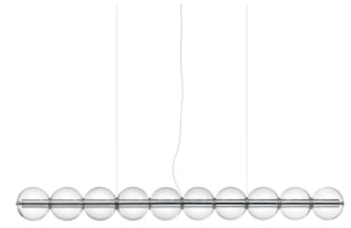

FLOS

F3753000 Glass

Luce Sferica S2

Designed by Ronan Bouroullec, 2025

145W - 7223lm - 2700K - CRI> 95

Modular suspension lamp emitting diffused light. Horizontal body in polished extruded aluminium with two LED strips for upward and downward emission. Integrated touch dimmer enables independent control of light outputs. Body encased in a sequence of hand-blown transparent glass spheres separated by traditional spacers. Can be installed in multiple parallel rows.

Are you a professional and your project needs consulting and support?

[BOOK AN APPOINTMENT](#)

Main specifications

EAN	8059607075692
Mounting	Suspension
Environments	Indoor dry location
Light source type	LED
Light sources included	Yes
LED type	LED Module
Power (W)	145
Lumen Output (lm)	7223

Physical

Colour	Glass
Length (mm)	2072
Cord length (mm)	2700
Canopy length/diameter (mm)	509
Canopy width (mm)	103
Canopy height (mm)	43
Net weight (kg)	12.5
Package volume (m3)	0.57
IP internal	20

Download