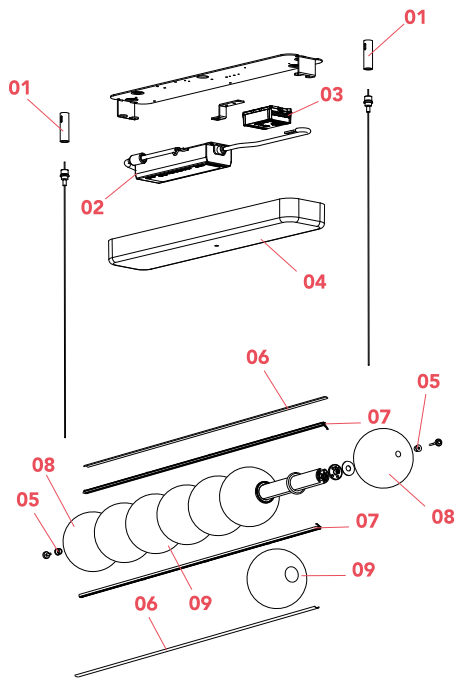

Spare Parts

01.	Luce Sferica/Cilindrica Cable fixing kit	RF3750100
02.	Luce Sferica/Cilindrica Driver	RF32976
03.	Luce Orizzontale Ceiling rose dimmer	RF36893
04.	Luce Sferica/Cilindrica Ceiling rose cover EUR	RF37946
05.	Luce Sferica/Cilindrica Glass closing bushing	RF37580
06.	Luce Orizzontale Suspension 2 Linear diffuser	RF3747200
07.	Luce Orizzontale Suspension 2 Led board	RF3747300
08.	Luce Sferica closed glass diffuser	RF3750600
09.	Luce Sferica open glass diffuser	RF3750500