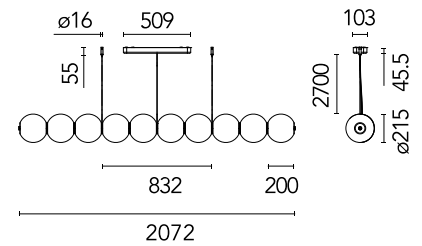

Are you a professional and your project needs consulting and support?

[BOOK AN APPOINTMENT](#)