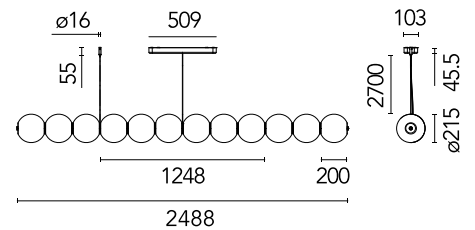

FLOS

F3754000 Glass

Luce Sferica S3

Designed by Ronan Bouroullec, 2025

165W - 8667lm - 2700K - CRI> 95

Modular suspension lamp emitting diffused light. Horizontal body in polished extruded aluminium with two LED strips for upward and downward emission. Integrated touch dimmer enables independent control of light outputs. Body encased in a sequence of hand-blown transparent glass spheres separated by traditional spacers. Can be installed in multiple parallel rows.