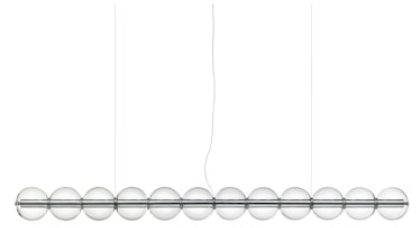

# FLOS

F3754000 Glass

## Luce Sferica S3

Designed by Ronan Bouroullec, 2025

165W - 8667lm - 2700K - CRI> 95

Modular suspension lamp emitting diffused light. Horizontal body in polished extruded aluminium with two LED strips for upward and downward emission. Integrated touch dimmer enables independent control of light outputs. Body encased in a sequence of hand-blown transparent glass spheres separated by traditional spacers. Can be installed in multiple parallel rows.

### Physical

Colour	Glass
Length (mm)	2488
Cord length (mm)	2700
Canopy length/diameter (mm)	509
Canopy width (mm)	103
Canopy height (mm)	43
Net weight (kg)	14.6
Package volume (m3)	0.69
IP internal	20