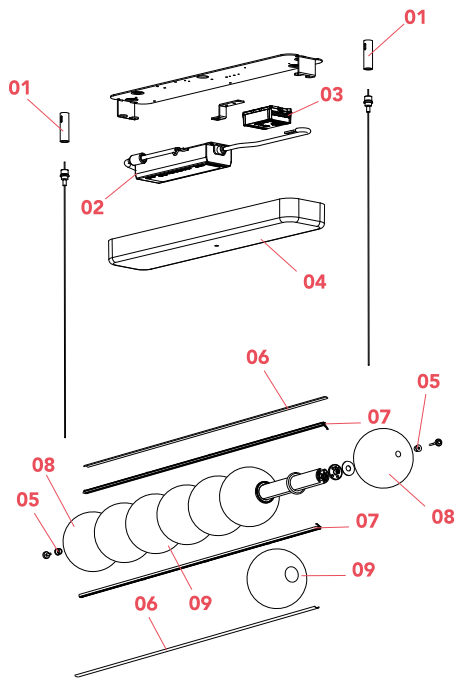

Spare Parts

01.	Luce Sferica/Cilindrica Cable fixing kit	RF3750100
02.	Luce Sferica/Cilindrica Driver	RF32976
03.	Luce Orizzontale Ceiling rose dimmer	RF36893
04.	Luce Sferica/Cilindrica Ceiling rose cover EUR	RF37946
05.	Luce Sferica/Cilindrica Glass closing bushing	RF37580
06.	Luce Orizzontale Suspension 3 Linear diffuser	RF3748200
07.	Luce Orizzontale Suspension 3 Led board	RF3748400
08.	Luce Sferica closed glass diffuser	RF3750600
09.	Luce Sferica open glass diffuser	RF3750500