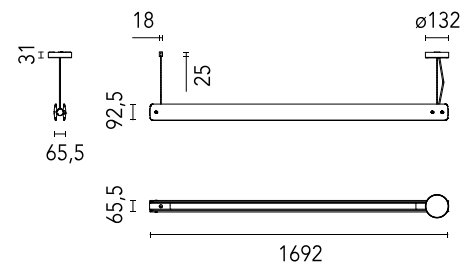

FLOS

D304S01AEEAD1 Wood

Seki-Han Suspension

Designed by Tobia Scarpa, 2025

LED retrofit - 22W - 2700K - CRI> 80

Suspension lamp emitting direct and indirect light with symmetrical and asymmetrical distribution. Features two horizontal ash wood blades joined by chromed metal fittings. Blades rotate around a central tubular light source to allow variable light emission. Custom-developed dimmable linear LED light source. The lamp can also be fitted with standard T8 LED tubes. Designed by Tobia Scarpa in 1963 and reissued in 2025, Seki-Han is testament to his mastery of design and wood-working expertise. The intricate construction draws on naval techniques to shape two wooden blades that now rotate around the light source, leaving a slender sliver of light visible at all times for a highly poetic effect. The re-edition also introduces an elegant suspension model, identical in design but with a slightly shorter body. In both versions, Seki-Han is a living presence where the immateriality of light meets the tactility of wood.

Are you a professional and your project needs consulting and support?

[BOOK AN APPOINTMENT](#)

Main specifications

EAN	8059607076330
Mounting	Suspension
Environments	Indoor dry location
Light source type	Bulb
Light sources included	Yes
Lamp category	LED retrofit
Lamp type	T8
Lamp holders	G13
Bulb finish	Opal
Number of lamps	1
Power (W)	22
System power (W)	22

Physical

Colour	Wood
Length (mm)	1690
Cord length (mm)	3000
Canopy length/diameter (mm)	132
Canopy height (mm)	31
Net weight (kg)	4.05
Package volume (m3)	0.08
IP internal	20

Download

[Mounting instructions](#) PDF

[Mounting instructions](#) PDF

Ecodesign and Energy Labelling

This product contains a light source of energy efficiency class D