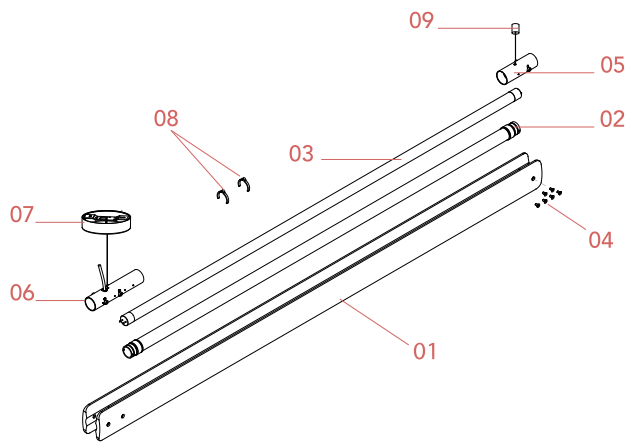

Spare Parts

01.	Seki-Han ash wood blades	RF37780
02.	Seki-Han glass diffuser assembly	RF37777
03.	Seki-Han G13 Led light source	RF37818
04.	Seki-Han body screws kit	RF3040100
05.	Seki-Han S Upper joint assembly	RF37820
06.	Seki-Han S Lower joint assembly	RF37821
07.	Seki-Han S Ceiling rose assembly	RF37850
08.	Seki-Han S Cable guide hook	RF37848
09.	Seki-Han S Little rose and steel wire cable assembly	RF37849