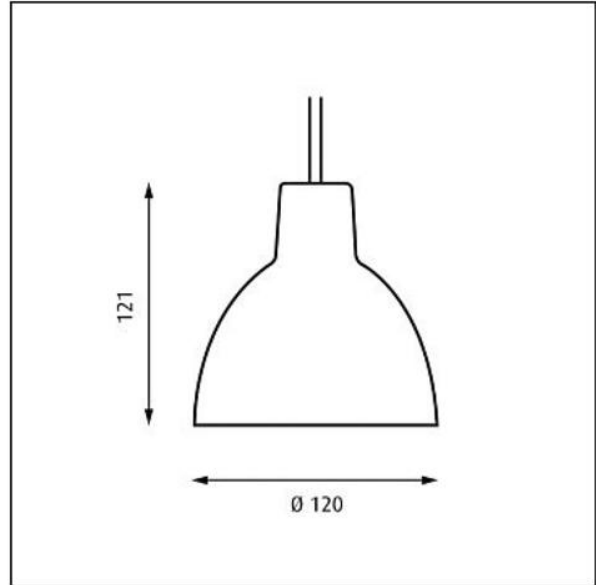

Toldbod 120 Pendant

- Design** Louis Poulsen A/S
- Concept** The fixture emits glare-free light directed downwards. The reflector provides channelled and efficient light distribution.
- Finish** Green/bronze, Light grey/coral, White/green. Mat coated. Dark grey/turquoise with textured surface. Mat coated.
- Material** Shade: Spun aluminium. Reflector: Spun anodised aluminium.
- Mounting** Suspension type: Cable 2x0,75mm². Canopy: No. Cable length: 2.6m. Ballast: No.
- Weight** Max. 0.5kg.
- Class** Ingress protection IP20. Electric shock protection II w/o ground.