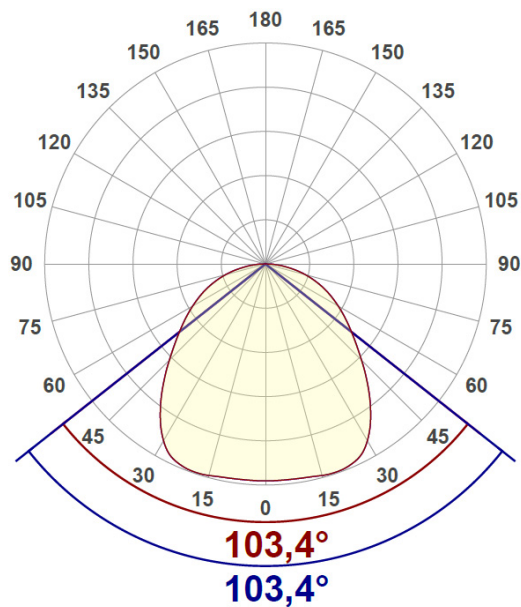

Topan^{VP6} Space Copenhagen 1959

Subject of measurement

Product: Topan VP6

Item number: 84482001

Tracking number: VT220916-009461

Tested light source

E27 LED 3,4W - Philips CorePro

Light output: 470 lumen

Colour temperature (Kelvin): 2700K

Test Result

Beam angle: 103,4°

Intensity distribution - Polar

Measurements obtained

Light output	233 lumen
Light efficiency	69 lumen/Watt
IES file available	Yes
LDT files available	Yes