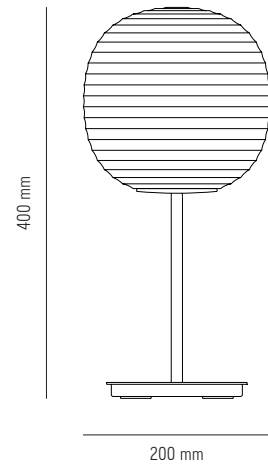

Ean No	Item No	Variation
5712826206119	20611	Black Base w. Frosted White Opal Glass

NEW WORKS.

Product Fact Sheet - Lighting - Lantern Table Lamp, Small

Specifications

Product Name	Lantern Table Lamp, Small
Designer	Anderssen & Voll
Year	2018
Category	Lighting
Type	Table Lamp
Material	Frosted opal glass w. powder coated steel base
Colour/Variant	Frosted white w. black base
Product Dimensions	H: 400 X Ø: 200 mm
Packaging Dimensions	H: 500 X W: 250 X D:250 mm
Cord	Black PVC, 1800 mm w. dimmable switch 300 mm from base
Weight	3,3 kg
Weight (incl. Packaging)	3,7 Kg
Light Source	E14, LED Max 7W (Dimmable bulb only)
Bulb	Not Included
Certification	CE, Class II, IP20
County of origin	China
Master packaging	1

Ean No	Item No	Variation
5712826206218	20621	Black Base w. Frosted White Opal Glass

NEW WORKS.

Product Fact Sheet - Lighting - Lantern Table Lamp, Medium

Specifications

Product Name	Lantern Table Lamp, Medium
Designer	Anderssen & Voll
Year	2018
Category	Lighting
Type	Table Lamp
Material	Frosted opal glass w. powder coated steel base
Colour/Variant	Frosted white w. black base
Product Dimensions	H: 550 x Ø: 300 mm
Packaging Dimensions	H: 600 x W: 350 x D: 350 mm
Cord	Black PVC, 1800 mm - dimmable switch 300 mm from lamp base
Weight	6,5 kg
Weight (incl. Packaging)	7,6 kg
Light Source	E27 Max 60W / LED Max 11W (Dimmable Bulb only) 220-240V~ 50/60 Hz
Bulb	Not Included
Certification	CE, Class II, IP20
County of origin	China
Master packaging	1