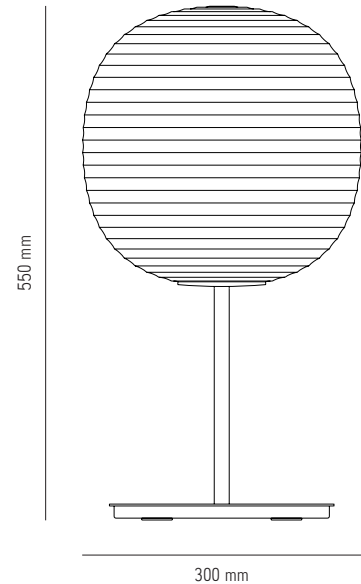

Ean No	Item No	Variation
5712826206119	20611	Black Base w. Frosted White Opal Glass

NEW WORKS.

Product Fact Sheet - Lighting - Lantern Table Lamp, Small

Specifications

Product Name	Lantern Table Lamp, Small
Designer	Anderssen & Voll
Year	2018
Category	Lighting
Type	Table Lamp
Material	Frosted opal glass w. powder coated steel base
Colour/Variant	Frosted white w. black base
Product Dimensions	H: 400 X Ø: 200 mm
Packaging Dimensions	H: 500 X W: 250 X D:250 mm
Cord	Black PVC, 1800 mm w. dimmable switch 300 mm from base
Weight	3,3 kg
Weight (incl. Packaging)	3,7 Kg
Light Source	E14, LED Max 7W (Dimmable bulb only)
Bulb	Not Included
Certification	CE, Class II, IP20
County of origin	China
Master packaging	1

Ean No	Item No	Variation
5712826206218	20621	Black Base w. Frosted White Opal Glass

NEW WORKS.

Product Fact Sheet - Lighting - Lantern Table Lamp, Medium

Specifications

Product Name	Lantern Table Lamp, Medium
Designer	Anderssen & Voll
Year	2018
Category	Lighting
Type	Table Lamp
Material	Frosted opal glass w. powder coated steel base
Colour/Variant	Frosted white w. black base
Product Dimensions	H: 550 x Ø: 300 mm
Packaging Dimensions	H: 600 x W: 350 x D: 350 mm
Cord	Black PVC, 1800 mm - dimmable switch 300 mm from lamp base
Weight	6,5 kg
Weight (incl. Packaging)	7,6 kg
Light Source	E27 Max 60W / LED Max 11W (Dimmable Bulb only) 220-240V~ 50/60 Hz
Bulb	Not Included
Certification	CE, Class II, IP20
County of origin	China
Master packaging	1