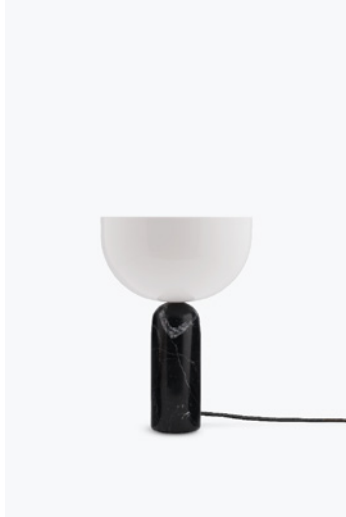

Black Marble w. White Acrylic