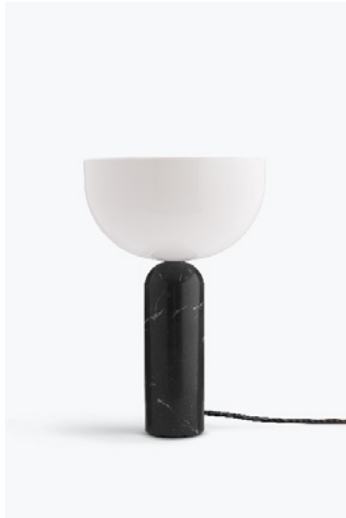

Black Marble w. White Acrylic