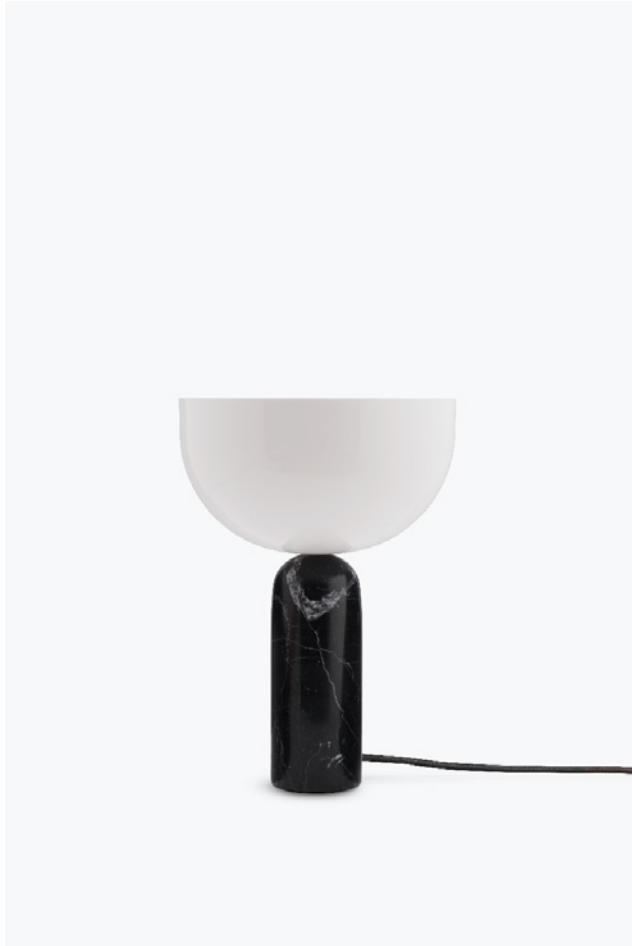

# NEW WORKS.

*Product Fact Sheet - Lighting - Kizu Table Lamp, Small*

## **Kizu Table Lamp, Small**

*Lars Tornøe*

Composed of two bold sculptural forms, the Kizu Table Lamp displays a weightless balancing act. The illusion of gravity creates a tension within the piece, while its curved forms initiate a calming effect. This kissing point of material and function creates an object in perfect harmony.

# NEW WORKS.

Product Fact Sheet - Lighting - Kizu Table Lamp, Small

## Specifications

Product Name	Kizu Table Lamp
Designer	Lars Tornøe
Year	2018
Category	Lighting
Type	Table Lamp
Material	Marble, Acrylic
Colour/Variant	White Marble w. White Acrylic/Black Marble w. White Acrylic/Gris du Marais Marble w. White Acrylic
Product Dimensions	H:350 x Ø: 250 mm
Packaging Dimensions	H: 310 x W: 515 x D: 310 mm
Cord	White or Black PVC cord 1800 mm - Switch 300 mm from lamp base
Weight (incl. Packaging)	4,4 kg
Light Source	E14 LED 4W (Max 7W) 220-240V~ 50/60Hz
Bulb	Not Included
Certification	CE, Class II, IP20
County of origin	China
Master packaging	1