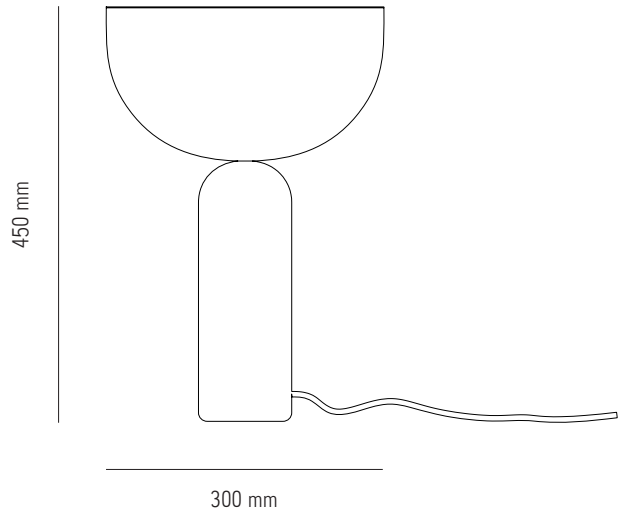

## Specifications

Product Name	Kizu Table Lamp
Designer	Lars Tornøe
Year	2018
Category	Lighting
Type	Table Lamp
Material	Marble, Acrylic
Colour/Variant	White Marble w. White Acrylic/Black Marble w. White Acrylic/Gris du Marais Marble w. White Acrylic
Product Dimensions	H:350 x Ø: 250 mm
Packaging Dimensions	H: 310 x W: 515 x D: 310 mm
Cord	White or Black PVC cord 1800 mm - Switch 300 mm from lamp base
Weight (incl. Packaging)	4,4 kg
Light Source	E14 LED 4W (Max 7W) 220-240V~ 50/60Hz
Bulb	Not Included
Certification	CE, Class II, IP20
County of origin	China
Master packaging	1

## Specifications

Product Name	Kizu Table Lamp
Designer	Lars Tornøe
Year	2015
Category	Lighting
Type	Table Lamp
Material	Marble, Acrylic
Colour/Variant	White Marble w. White Acrylic/Black Marble w. White Acrylic/Gris du Marais Marble w. White Acrylic
Product Dimensions	H:450 x Ø: 300 mm
Packaging Dimensions	H: 370 x W: 370 x D: 620 mm
Cord	White or Black PVC cord 1800 mm - Switch 300 mm from lamp base
Weight (incl. Packaging)	7,8 kg
Light Source	E27 LED 7W (Max 11W) 220-240V~ 50/60Hz
Bulb	Not Included
Certification	CE, Class II, IP20
County of origin	China
Master packaging	1