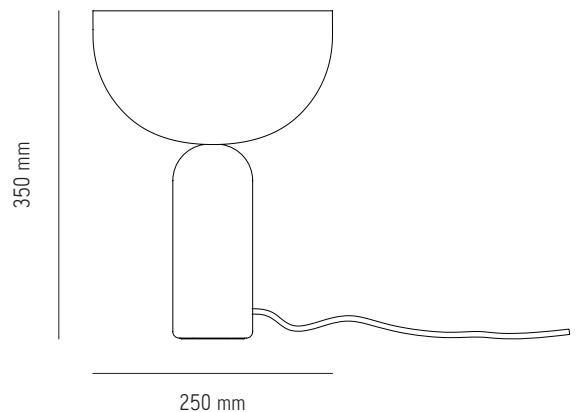

## Specifications

Product Name	Kizu Table Lamp
Designer	Lars Tornøe
Year	2018
Category	Lighting
Type	Table Lamp
Material	Marble, Acrylic
Colour/Variant	White Marble w. White Acrylic/Black Marble w. White Acrylic/Gris du Marais Marble w. White Acrylic
Product Dimensions	H:350 x Ø: 250 mm
Packaging Dimensions	H: 310 x W: 515 x D: 310 mm
Cord	White or Black PVC cord 1800 mm - Switch 300 mm from lamp base
Weight (incl. Packaging)	4,4 kg
Light Source	E14 LED 4W (Max 7W) 220-240V~ 50/60Hz
Bulb	Not Included
Certification	CE, Class II, IP20
County of origin	China
Master packaging	1

## Specifications

Product Name	Kizu Table Lamp
Designer	Lars Tornøe
Year	2015
Category	Lighting
Type	Table Lamp
Material	Marble, Acrylic
Colour/Variant	White Marble w. White Acrylic/Black Marble w. White Acrylic/Gris du Marais Marble w. White Acrylic
Product Dimensions	H:450 x Ø: 300 mm
Packaging Dimensions	H: 370 x W: 370 x D: 620 mm
Cord	White or Black PVC cord 1800 mm - Switch 300 mm from lamp base
Weight (incl. Packaging)	7,8 kg
Light Source	E27 LED 7W (Max 11W) 220-240V~ 50/60Hz
Bulb	Not Included
Certification	CE, Class II, IP20
County of origin	China
Master packaging	1