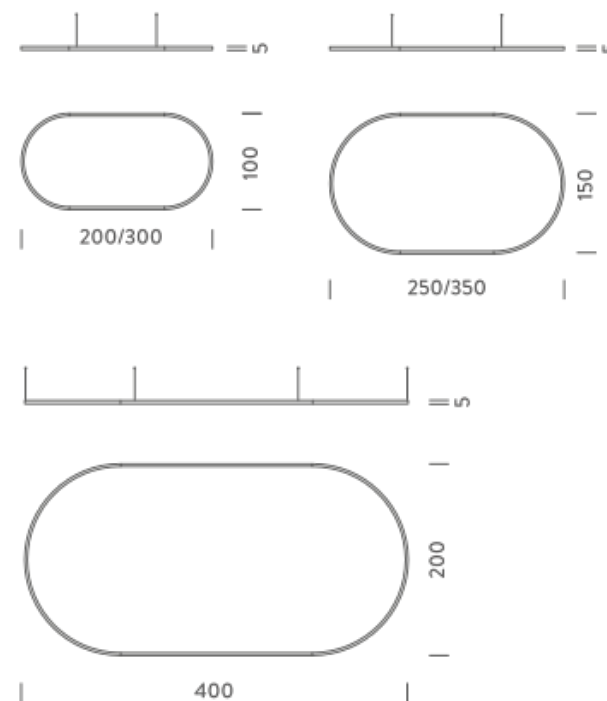

Remote driver included

2X1M | DOWNLIGHT - 2700K

LAMPING

Source	Linear LED
Total power	74W
Emission	Diffused orientable
Switching	DALI
Tension	110/240V
Color temperature	2700K
Luminous flux	4282lm
Typ cri	90
Energy class	A+
Ip class	40
Dimensions	200x100x5cm
Materials	Aluminium
Notes	Driver 100/305V included, 1 electrical cables 5m, 4 adjustable metal cables length 3m, shipped assembled
Customization options	Shapes, sizes
Accessories	Canopy, for concrete ceiling Canopy box, 1 driver, 1 electrical cable Ceiling plate, for false ceiling

LAMPING

Source	Linear LED
Total power	148W
Emission	Diffused orientable
Switching	DALI
Tension	220V
Color temperature	2700K
Luminous flux	8563lm
Typ cri	90
Energy class	A+
Ip class	40
Dimensions	200x100x5cm
Materials	Aluminium
Notes	Driver 220/240V included, 2 electrical cables 5m, 4 adjustable metal cables length 3m, shipped assembled Shapes, sizes
Customization options	
Accessories	Canopy, for concrete ceiling Canopy box, 1 driver, 2 electrical cables Ceiling plate, for false ceiling

LAMPING

Source	Linear LED
Total power	193W
Emission	Diffused orientable
Switching	DALI
Tension	220V
Color temperature	2700K
Luminous flux	11179lm
Typ cri	90
Energy class	A+
Ip class	40
Dimensions	250x250x5cm
Materials	Aluminium
Notes	Driver 220/240V included, 4 electrical cables 5m, 4 adjustable metal cables length 3m, shipped into 4 pieces
Customization options	Shapes, sizes
Accessories	Canopy, for concrete ceiling Ceiling plate, for false ceiling

Codes

BZRO17B25G15DBO
BZRO17B25G15DNE
BZRO17B25G15DOR

Structure

white
black
gold

PACKAGE

Package 01 Dimension: 160x160x15 cm

Certificazioni

2,5X1,5M | DOWNLIGHT - 3000K