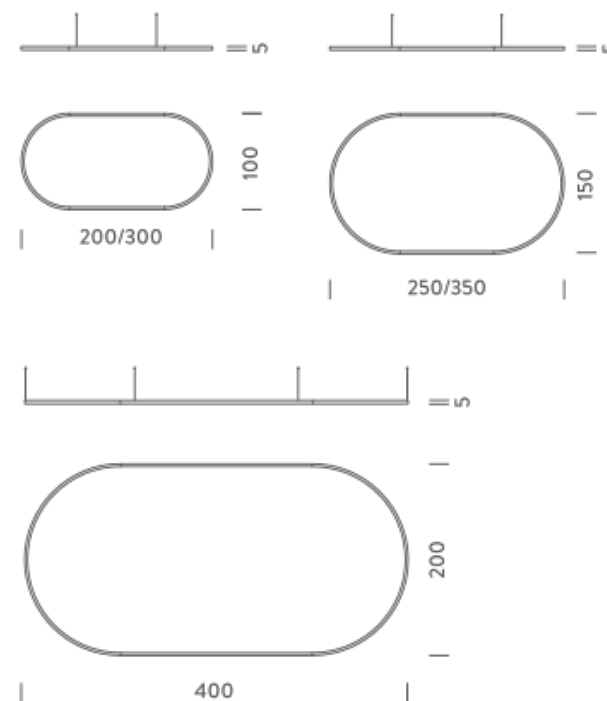

Codes

BZRO16B35G15NBO
BZRO16B35G15NNE
BZRO16B35G15NOR

Structure

white
black
gold

PACKAGE

Package 01 Dimension: 210x110x15 cm

Certificazioni

3,5X1,5M | UP - DOWNLIGHT - 4000K