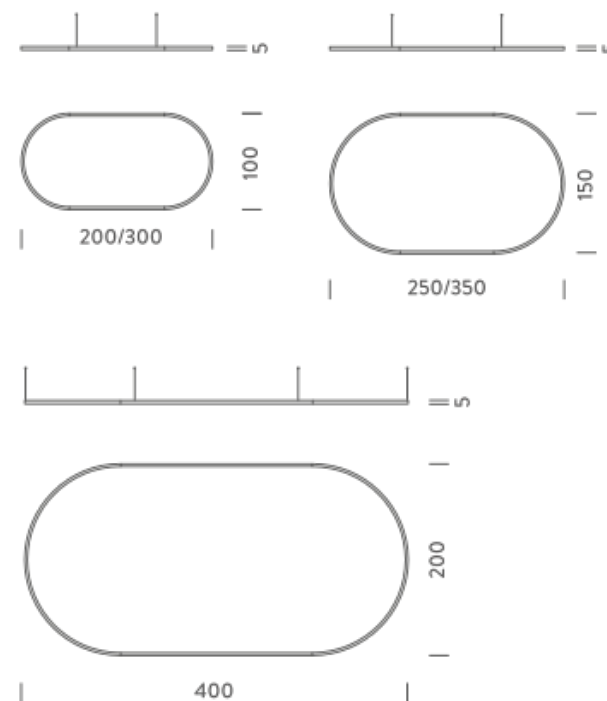

4X2M | UP - DOWNLIGHT - 2700K

LAMPING

Source	Linear LED
Total power	296W
Emission	Diffused orientable
Switching	DALI
Tension	220V
Color temperature	2700K
Luminous flux	17126lm
Typ cri	90
Energy class	A+
Ip class	40
Dimensions	400x200x5cm
Materials	Aluminium
Notes	Driver 220/240V included, 4 adjustable metal cables length 3m, shipped into 4 pieces
Customization options	Shapes, sizes
Accessories	Canopy, for concrete ceiling | Ceiling plate, for false ceiling

Codes

BZRO17C40G15DBO
BZRO17C40G15DNE
BZRO17C40G15DOR

Structure

white
black
gold

PACKAGE

Package 01   Dimension: 210x110x15 cm

Certificazioni