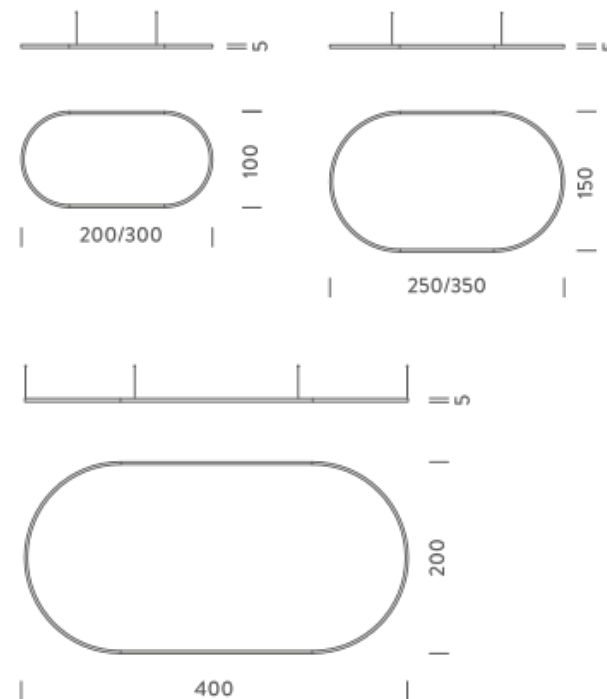

Remote driver included

2X1M | DOWNLIGHT - 2700K

LAMPING

Source	Linear LED
Total power	74W
Emission	Diffused orientable
Switching	DALI
Tension	110/240V
Color temperature	2700K
Luminous flux	4282lm
Typ cri	90
Energy class	A+
Ip class	40
Dimensions	200x100x5cm
Materials	Aluminium
Notes	Driver 100/305V included, 1 electrical cables 5m, 4 adjustable metal cables length 3m, shipped assembled
Customization options	Shapes, sizes
Accessories	Canopy, for concrete ceiling Canopy box, 1 driver, 1 electrical cable Ceiling plate, for false ceiling

LAMPING

Source	Linear LED
Total power	148W
Emission	Diffused orientable
Switching	DALI
Tension	220V
Color temperature	2700K
Luminous flux	8563lm
Typ cri	90
Energy class	A+
Ip class	40
Dimensions	200x100x5cm
Materials	Aluminium
Notes	Driver 220/240V included, 2 electrical cables 5m, 4 adjustable metal cables length 3m, shipped assembled Shapes, sizes
Customization options	
Accessories	Canopy, for concrete ceiling Canopy box, 1 driver, 2 electrical cables Ceiling plate, for false ceiling

LAMPING

Source	Linear LED
Total power	103W
Emission	Diffused orientable
Switching	DALI
Tension	220V
Color temperature	2700K
Luminous flux	5948lm
Typ cri	90
Energy class	A+
Ip class	40
Dimensions	300x100x5cm
Materials	Aluminium
Notes	Driver 220/240V included, 1 electrical cable 5m, 4 adjustable metal cables length 3m, shipped assembled
Customization options	Shapes, sizes
Accessories	Canopy, for concrete ceiling Canopy box, 1 driver, 1 electrical cable Ceiling plate, for false ceiling

Codes

BZRO16A30G15DBO
BZRO16A30G15DNE
BZRO16A30G15DOR

Structure

white
black
gold

PACKAGE

Package 01 Dimension: 310x100x15 cm

Certificazioni

3X1M | UP - DOWNLIGHT - 2700K