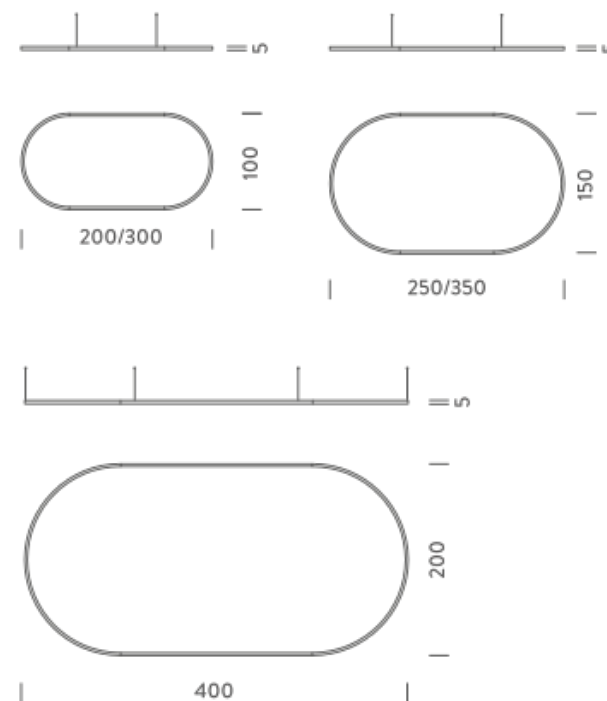

3,5X1,5M | UP - DOWNLIGHT - 2700K

LAMPING

Source	Linear LED
Total power	251W
Emission	Diffused orientable
Switching	DALI
Tension	220V
Color temperature	2700K
Luminous flux	1451lm
Typ cri	90
Energy class	A+
Ip class	40
Dimensions	350x150x5cm
Materials	Aluminium
Notes	Driver 220/240V included, 4 electrical cables 5m, 4 adjustable metal cables length 3m, shipped into 4 pieces
Customization options	Shapes, sizes
Accessories	Canopy, for concrete ceiling | Ceiling plate, for false ceiling

Codes

BZRO17B35G15DBO
BZRO17B35G15DNE
BZRO17B35G15DOR

Structure

white
black
gold

PACKAGE

Package 01   Dimension: 210x110x15 cm

Certificazioni