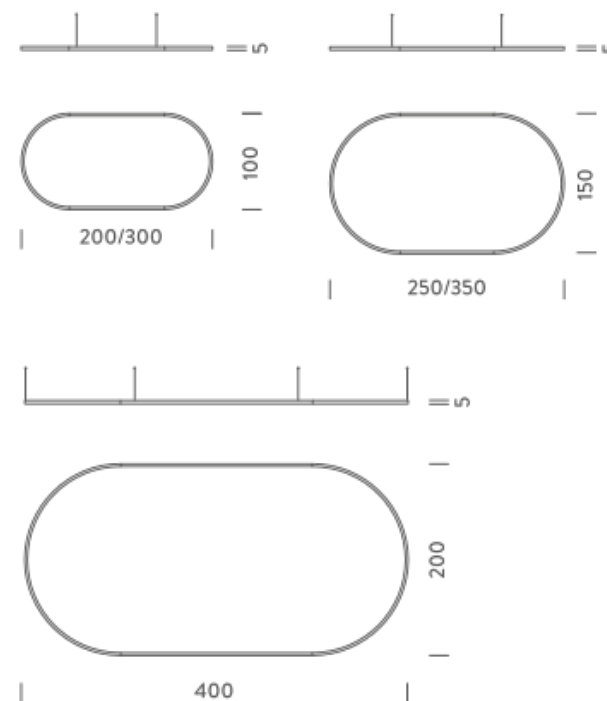

3,5X1,5M | UP - DOWNLIGHT - 4000K

LAMPING

Source	Linear LED
Total power	251W
Emission	Diffused orientable
Switching	DALI
Tension	220V
Color temperature	4000K
Luminous flux	17072lm
Typ cri	90
Energy class	A+
Ip class	40
Dimensions	350x150x5cm
Materials	Aluminium
Notes	Driver 220/240V included, 4 electrical cables 5m, 4 adjustable metal cables length 3m, shipped into 4 pieces
Customization options	Shapes, sizes
Accessories	Canopy, for concrete ceiling | Ceiling plate, for false ceiling

Codes

BZRO17B35G15NBO
BZRO17B35G15NNE
BZRO17B35G15NOR

Structure

white
black
gold

PACKAGE

Package 01   Dimension: 210x110x15 cm

Certificazioni