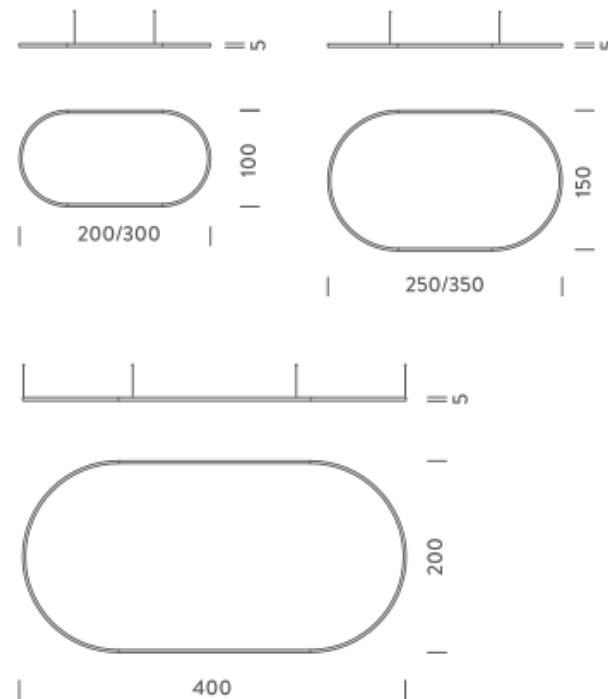

Remote driver included

2X1M | DOWNLIGHT - 2700K

LAMPING

Source	Linear LED
Total power	74W
Emission	Diffused orientable
Switching	DALI
Tension	110/240V
Color temperature	2700K
Luminous flux	4282lm
Typ cri	90
Energy class	A+
Ip class	40
Dimensions	200x100x5cm
Materials	Aluminium
Notes	Driver 100/305V included, 1 electrical cables 5m, 4 adjustable metal cables length 3m, shipped assembled
Customization options	Shapes, sizes
Accessories	Canopy, for concrete ceiling Canopy box, 1 driver, 1 electrical cable Ceiling plate, for false ceiling

LAMPING

Source	Linear LED
Total power	148W
Emission	Diffused orientable
Switching	DALI
Tension	220V
Color temperature	2700K
Luminous flux	8563lm
Typ cri	90
Energy class	A+
Ip class	40
Dimensions	200x100x5cm
Materials	Aluminium
Notes	Driver 220/240V included, 2 electrical cables 5m, 4 adjustable metal cables length 3m, shipped assembled Shapes, sizes
Customization options	
Accessories	Canopy, for concrete ceiling Canopy box, 1 driver, 2 electrical cables Ceiling plate, for false ceiling

LAMPING

Source	Linear LED
Total power	74W
Emission	Diffused orientable
Switching	DALI
Tension	110/240V
Color temperature	3000K
Luminous flux	4533lm
Typ cri	90
Energy class	A+
Ip class	40
Dimensions	200x100x5cm
Materials	Aluminium
Notes	Driver 100/305V included, 1 electrical cables 5m, 4 adjustable metal cables length 3m, shipped assembled
Customization options	Shapes, sizes
Accessories	Canopy, for concrete ceiling Canopy box, 1 driver, 1 electrical cable Ceiling plate, for false ceiling

Codes

BZRO17A30G15NBO
BZRO17A30G15NNE
BZRO17A30G15NOR

Structure

white
black
gold

PACKAGE

Package 01 Dimension: 160x160x15 cm

Certificazioni

2,5X1,5M | DOWNLIGHT - 2700K