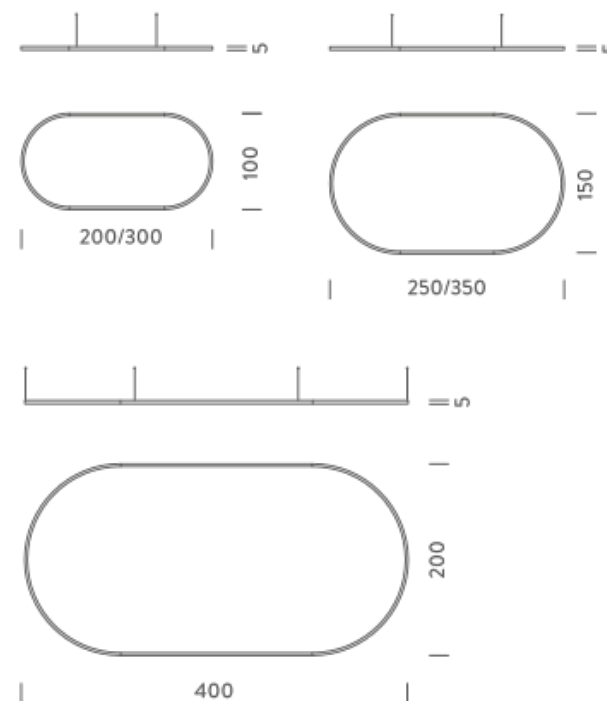

Codes

BZRO16B35G15WBO
BZRO16B35G15WNE
BZRO16B35G15WOR

Structure

white
black
gold

PACKAGE

Package 01 Dimension: 210x110x15 cm

Certificazioni

3,5X1,5M | UP - DOWNLIGHT - 3000K