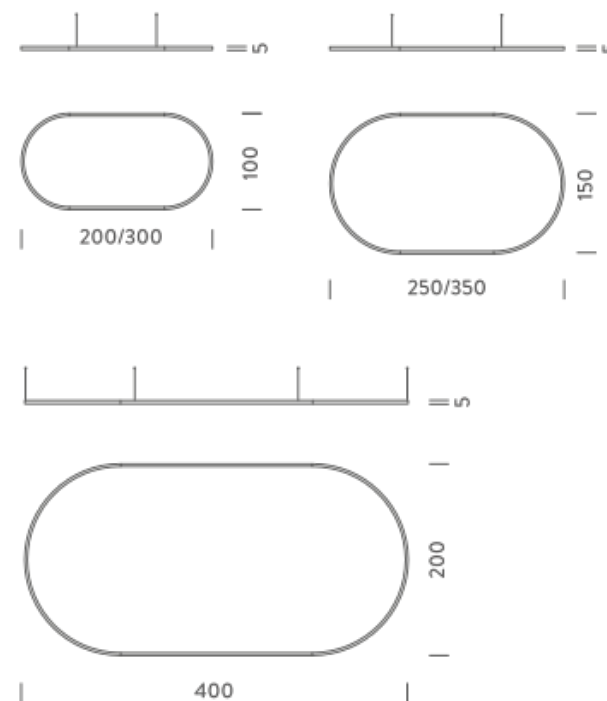

Codes

BZRO16C40G15WBO
BZRO16C40G15WNE
BZRO16C40G15WOR

Structure

white
black
gold

PACKAGE

Package 01 Dimension: 210x110x15 cm

Certificazioni

4X2M | UP - DOWNLIGHT - 3000K