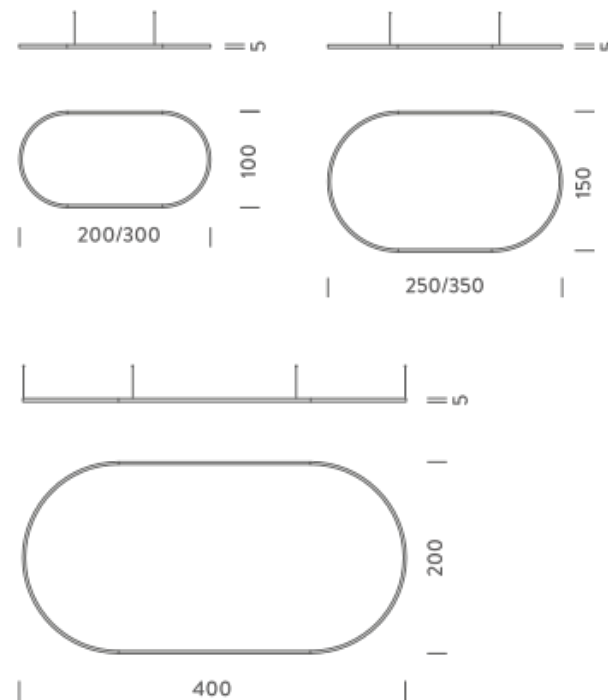

Remote driver included

2X1M | DOWNLIGHT - 2700K

LAMPING

Source	Linear LED
Total power	74W
Emission	Diffused orientable
Switching	DALI
Tension	110/240V
Color temperature	2700K
Luminous flux	4282lm
Typ cri	90
Energy class	A+
Ip class	40
Dimensions	200x100x5cm
Materials	Aluminium
Notes	Driver 100/305V included, 1 electrical cables 5m, 4 adjustable metal cables length 3m, shipped assembled
Customization options	Shapes, sizes
Accessories	Canopy, for concrete ceiling Canopy box, 1 driver, 1 electrical cable Ceiling plate, for false ceiling

LAMPING

Source	Linear LED
Total power	148W
Emission	Diffused orientable
Switching	DALI
Tension	220V
Color temperature	2700K
Luminous flux	8563lm
Typ cri	90
Energy class	A+
Ip class	40
Dimensions	200x100x5cm
Materials	Aluminium
Notes	Driver 220/240V included, 2 electrical cables 5m, 4 adjustable metal cables length 3m, shipped assembled Shapes, sizes
Customization options	
Accessories	Canopy, for concrete ceiling Canopy box, 1 driver, 2 electrical cables Ceiling plate, for false ceiling

LAMPING

Source	Linear LED
Total power	206W
Emission	Diffused orientable
Switching	DALI
Tension	220V
Color temperature	2700K
Luminous flux	11895lm
Typ cri	90
Energy class	A+
Ip class	40
Dimensions	300x100x5cm
Materials	Aluminium
Notes	Driver 220/240V included, 2 electrical cables 5m, 4 adjustable metal cables length 3m, shipped assembled
Customization options	Shapes, sizes
Accessories	Canopy, for concrete ceiling Canopy box, 1 driver, 2 electrical cables Ceiling plate, for false ceiling

Codes

BZRO17A30G15DBO
BZRO17A30G15DNE
BZRO17A30G15DOR

Structure

white
black
gold

PACKAGE

Package 01 Dimension: 310x100x15 cm

Certificazioni

3X1M | DOWNLIGHT - 3000K