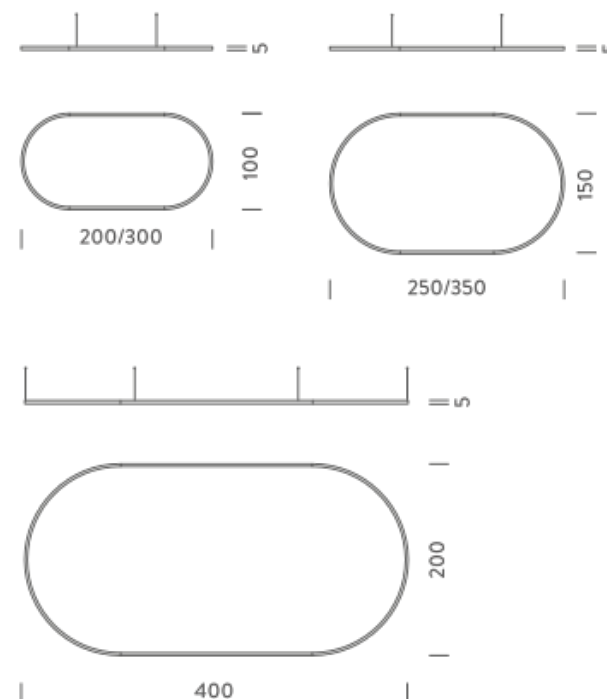

Remote driver included

2X1M | DOWNLIGHT - 2700K

LAMPING

Source	Linear LED
Total power	74W
Emission	Diffused orientable
Switching	DALI
Tension	110/240V
Color temperature	2700K
Luminous flux	4282lm
Typ cri	90
Energy class	A+
Ip class	40
Dimensions	200x100x5cm
Materials	Aluminium
Notes	Driver 100/305V included, 1 electrical cables 5m, 4 adjustable metal cables length 3m, shipped assembled
Customization options	Shapes, sizes
Accessories	Canopy, for concrete ceiling Canopy box, 1 driver, 1 electrical cable Ceiling plate, for false ceiling

LAMPING

Source	Linear LED
Total power	148W
Emission	Diffused orientable
Switching	DALI
Tension	220V
Color temperature	2700K
Luminous flux	8563lm
Typ cri	90
Energy class	A+
Ip class	40
Dimensions	200x100x5cm
Materials	Aluminium
Notes	Driver 220/240V included, 2 electrical cables 5m, 4 adjustable metal cables length 3m, shipped assembled Shapes, sizes
Customization options	
Accessories	Canopy, for concrete ceiling Canopy box, 1 driver, 2 electrical cables Ceiling plate, for false ceiling

Codes

BZRO16B25G15WBO
BZRO16B25G15WNE
BZRO16B25G15WOR

Structure

white
black
gold

PACKAGE

Package 01 Dimension: 160x160x15 cm

Certificazioni

2,5X1,5M | UP - DOWNLIGHT - 3000K

LAMPING

Source	Linear LED
Total power	193W
Emission	Diffused orientable
Switching	DALI
Tension	220V
Color temperature	3000K
Luminous flux	11836lm
Typ cri	90
Energy class	A+
Ip class	40
Dimensions	250x250x5cm
Materials	Aluminium
Notes	Driver 220/240V included, 4 electrical cables 5m, 4 adjustable metal cables length 3m, shipped into 4 pieces
Customization options	Shapes, sizes
Accessories	Canopy, for concrete ceiling Ceiling plate, for false ceiling