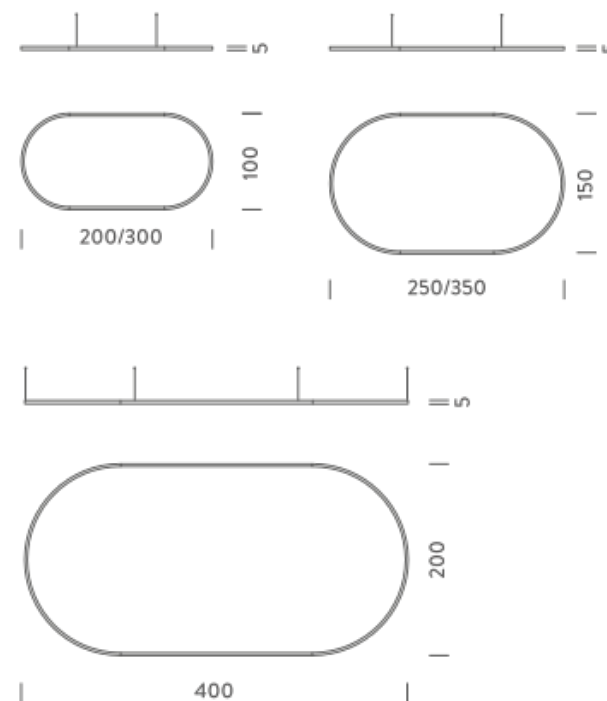

LAMPING

Source	Linear LED
Total power	148W
Emission	Diffused orientable
Switching	DALI
Tension	220V
Color temperature	2700K
Luminous flux	8563lm
Typ cri	90
Energy class	A+
Ip class	40
Dimensions	200x100x5cm
Materials	Aluminium
Notes	Driver 220/240V included, 2 electrical cables 5m, 4 adjustable metal cables length 3m, shipped assembled Shapes, sizes
Customization options	
Accessories	Canopy, for concrete ceiling Canopy box, 1 driver, 2 electrical cables Ceiling plate, for false ceiling

LAMPING

Source	Linear LED
Total power	148W
Emission	Diffused orientable
Switching	DALI
Tension	220V
Color temperature	4000K
Luminous flux	10074lm
Typ cri	90
Energy class	A+
Ip class	40
Dimensions	200x100x5cm
Materials	Aluminium
Notes	Driver 220/240V included, 2 electrical cables 5m, 4 adjustable metal cables length 3m, shipped assembled
Customization options	Shapes, sizes
Accessories	Canopy, for concrete ceiling Canopy box, 1 driver, 2 electrical cables Ceiling plate, for false ceiling

Codes

BZRO17A20G15NBO
BZRO17A20G15NNE
BZRO17A20G15NOR

Structure

white
black
gold

PACKAGE

Package 01 Dimension: 310x100x15 cm

Certificazioni

3X1M | DOWNLIGHT - 2700K

LAMPING

Source	Linear LED
Total power	103W
Emission	Diffused orientable
Switching	DALI
Tension	220V
Color temperature	2700K
Luminous flux	5948lm
Typ cri	90
Energy class	A+
Ip class	40
Dimensions	300x100x5cm
Materials	Aluminium
Notes	Driver 220/240V included, 1 electrical cable 5m, 4 adjustable metal cables length 3m, shipped assembled
Customization options	Shapes, sizes
Accessories	Canopy, for concrete ceiling Canopy box, 1 driver, 1 electrical cable Ceiling plate, for false ceiling