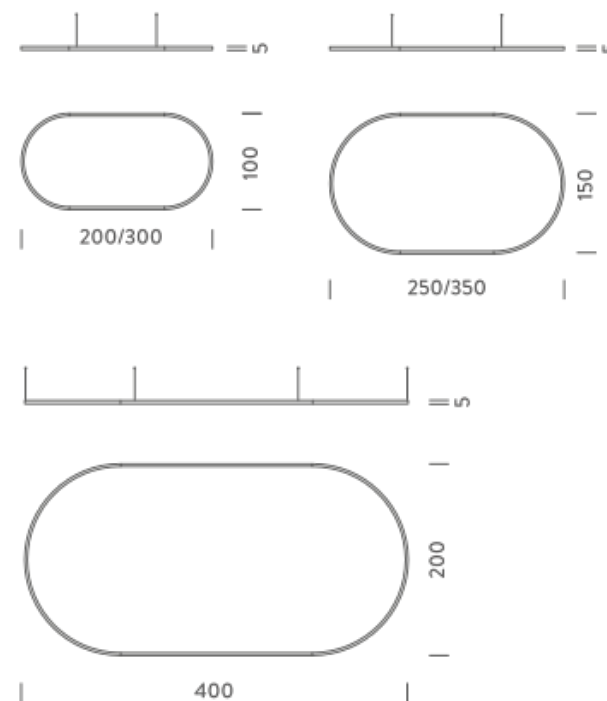

3,5X1,5M | UP - DOWNLIGHT - 3000K

LAMPING

Source	Linear LED
Total power	251W
Emission	Diffused orientable
Switching	DALI
Tension	220V
Color temperature	3000K
Luminous flux	15364lm
Typ cri	90
Energy class	A+
Ip class	40
Dimensions	350x150x5cm
Materials	Aluminium
Notes	Driver 220/240V included, 4 electrical cables 5m, 4 adjustable metal cables length 3m, shipped into 4 pieces
Customization options	Shapes, sizes
Accessories	Canopy, for concrete ceiling | Ceiling plate, for false ceiling

Codes

BZRO17B35G15WBO
BZRO17B35G15WNE
BZRO17B35G15WOR

Structure

white
black
gold

PACKAGE

Package 01   Dimension: 210x110x15 cm

Certificazioni