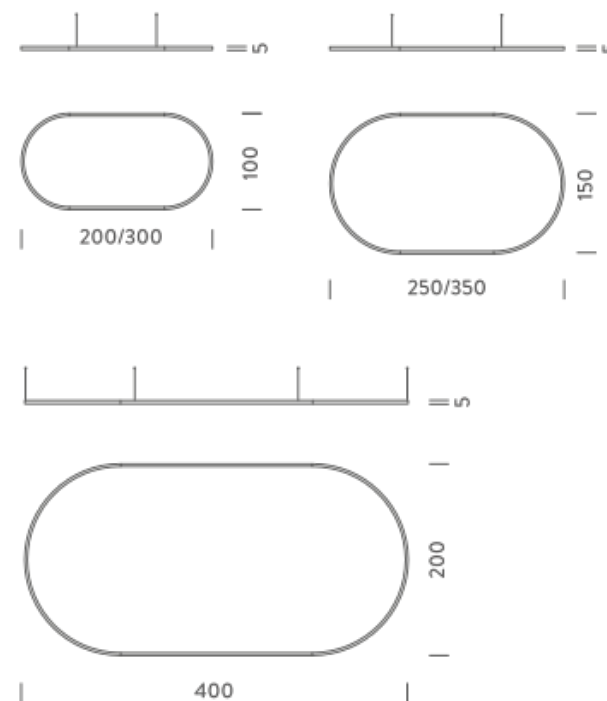

LAMPING

Source	Linear LED
Total power	148W
Emission	Diffused orientable
Switching	DALI
Tension	220V
Color temperature	2700K
Luminous flux	8563lm
Typ cri	90
Energy class	A+
Ip class	40
Dimensions	200x100x5cm
Materials	Aluminium
Notes	Driver 220/240V included, 2 electrical cables 5m, 4 adjustable metal cables length 3m, shipped assembled Shapes, sizes
Customization options	
Accessories	Canopy, for concrete ceiling Canopy box, 1 driver, 2 electrical cables Ceiling plate, for false ceiling

LAMPING

Source	Linear LED
Total power	74W
Emission	Diffused orientable
Switching	DALI
Tension	110/240V
Color temperature	3000K
Luminous flux	4533lm
Typ cri	90
Energy class	A+
Ip class	40
Dimensions	200x100x5cm
Materials	Aluminium
Notes	Driver 100/305V included, 1 electrical cables 5m, 4 adjustable metal cables length 3m, shipped assembled
Customization options	Shapes, sizes
Accessories	Canopy, for concrete ceiling Canopy box, 1 driver, 1 electrical cable Ceiling plate, for false ceiling

Codes

BZRO16A20G15WBO
BZRO16A20G15WNE
BZRO16A20G15WOR

Structure

white
black
gold

PACKAGE

Package 01 Dimension: 210x110x15 cm

Certificazioni

2X1M | UP - DOWNLIGHT - 3000K

LAMPING

Source	Linear LED
Total power	148W
Emission	Diffused orientable
Switching	DALI
Tension	220V
Color temperature	3000K
Luminous flux	9067lm
Typ cri	90
Energy class	A+
Ip class	40
Dimensions	200x100x5cm
Materials	Aluminium
Notes	Driver 220/240V included, 2 electrical cables 5m, 4 adjustable metal cables length 3m, shipped assembled Shapes, sizes
Customization options	
Accessories	Canopy, for concrete ceiling Canopy box, 1 driver, 2 electrical cables Ceiling plate, for false ceiling