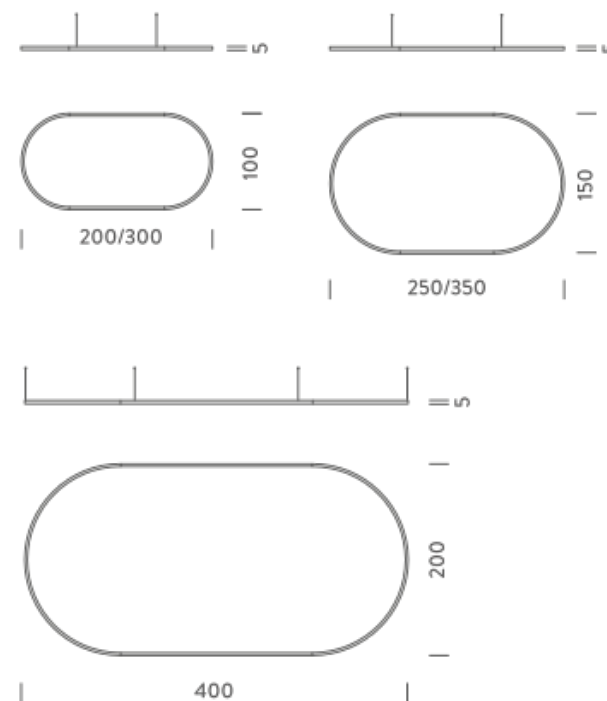

LAMPING

Source	Linear LED
Total power	148W
Emission	Diffused orientable
Switching	DALI
Tension	220V
Color temperature	2700K
Luminous flux	8563lm
Typ cri	90
Energy class	A+
Ip class	40
Dimensions	200x100x5cm
Materials	Aluminium
Notes	Driver 220/240V included, 2 electrical cables 5m, 4 adjustable metal cables length 3m, shipped assembled Shapes, sizes
Customization options	
Accessories	Canopy, for concrete ceiling Canopy box, 1 driver, 2 electrical cables Ceiling plate, for false ceiling

LAMPING

Source	Linear LED
Total power	148W
Emission	Diffused orientable
Switching	DALI
Tension	220V
Color temperature	3000K
Luminous flux	9067lm
Typ cri	90
Energy class	A+
Ip class	40
Dimensions	200x100x5cm
Materials	Aluminium
Notes	Driver 220/240V included, 2 electrical cables 5m, 4 adjustable metal cables length 3m, shipped assembled Shapes, sizes
Customization options	
Accessories	Canopy, for concrete ceiling Canopy box, 1 driver, 2 electrical cables Ceiling plate, for false ceiling

Codes

BZRO17A20G15WBO
BZRO17A20G15WNE
BZRO17A20G15WOR

Structure

white
black
gold

PACKAGE

Package 01 Dimension: 210x110x15 cm

Certificazioni

2X1M | DOWNLIGHT - 4000K

LAMPING

Source	Linear LED
Total power	74W
Emission	Diffused orientable
Switching	DALI
Tension	110/240V
Color temperature	4000K
Luminous flux	5037lm
Typ cri	90
Energy class	A+
Ip class	40
Dimensions	200x100x5cm
Materials	Aluminium
Notes	Driver 100/305V included, 1 electrical cables 5m, 4 adjustable metal cables length 3m, shipped assembled Shapes, sizes
Customization options	
Accessories	Canopy, for concrete ceiling Canopy box, 1 driver, 1 electrical cable Ceiling plate, for false ceiling