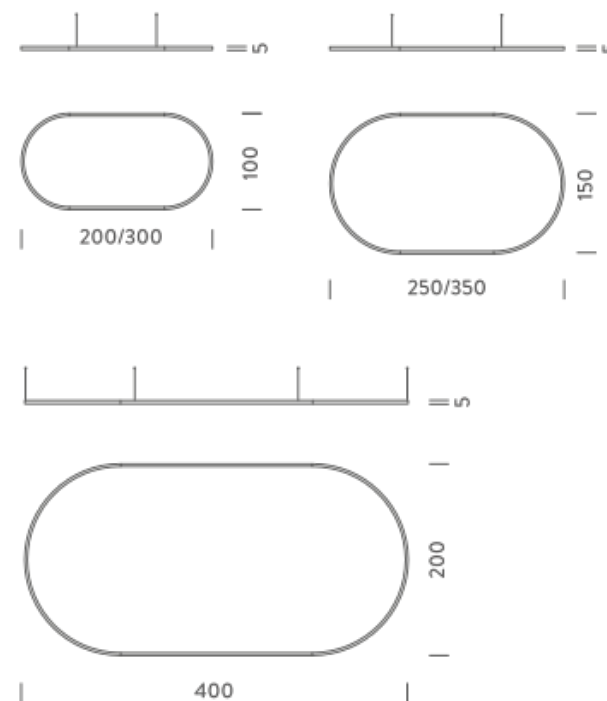

Codes

BZRO16B35G15DBO
BZRO16B35G15DNE
BZRO16B35G15DOR

Structure

white
black
gold

PACKAGE

Package 01 Dimension: 210x110x15 cm

Certificazioni

3,5X1,5M | UP - DOWNLIGHT - 2700K