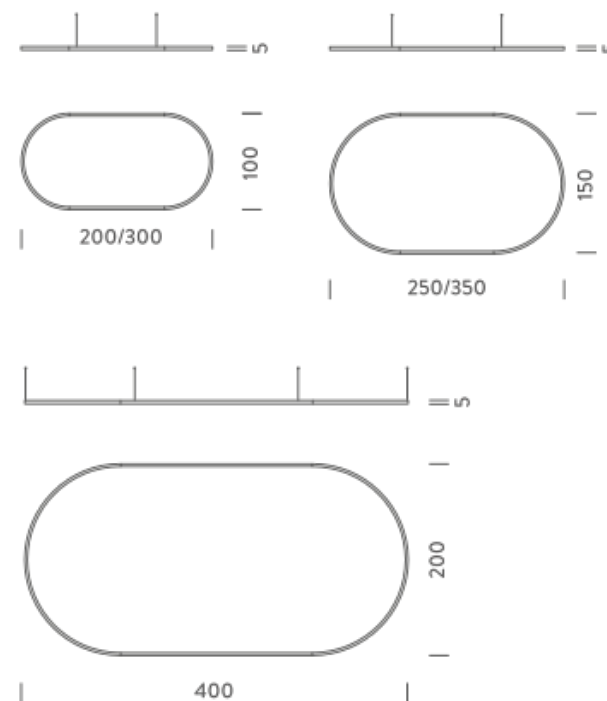

Remote driver included

2X1M | DOWNLIGHT - 2700K

LAMPING

Source	Linear LED
Total power	74W
Emission	Diffused orientable
Switching	DALI
Tension	110/240V
Color temperature	2700K
Luminous flux	4282lm
Typ cri	90
Energy class	A+
Ip class	40
Dimensions	200x100x5cm
Materials	Aluminium
Notes	Driver 100/305V included, 1 electrical cables 5m, 4 adjustable metal cables length 3m, shipped assembled
Customization options	Shapes, sizes
Accessories	Canopy, for concrete ceiling Canopy box, 1 driver, 1 electrical cable Ceiling plate, for false ceiling

Codes

BZRO16A20G15DBO
BZRO16A20G15DNE
BZRO16A20G15DOR

Structure

white
black
gold

PACKAGE

Package 01 Dimension: 210x110x15 cm

Certificazioni

2X1M | UP - DOWNLIGHT -2700K

LAMPING

Source	Linear LED
Total power	148W
Emission	Diffused orientable
Switching	DALI
Tension	220V
Color temperature	2700K
Luminous flux	8563lm
Typ cri	90
Energy class	A+
Ip class	40
Dimensions	200x100x5cm
Materials	Aluminium
Notes	Driver 220/240V included, 2 electrical cables 5m, 4 adjustable metal cables length 3m, shipped assembled Shapes, sizes
Customization options	
Accessories	Canopy, for concrete ceiling Canopy box, 1 driver, 2 electrical cables Ceiling plate, for false ceiling

Codes

BZRO17A20G15DBO
BZRO17A20G15DNE
BZRO17A20G15DOR

Structure

white
black
gold

PACKAGE

Package 01 Dimension: 210x110x15 cm

Certificazioni

2X1M | DOWNLIGHT - 3000K