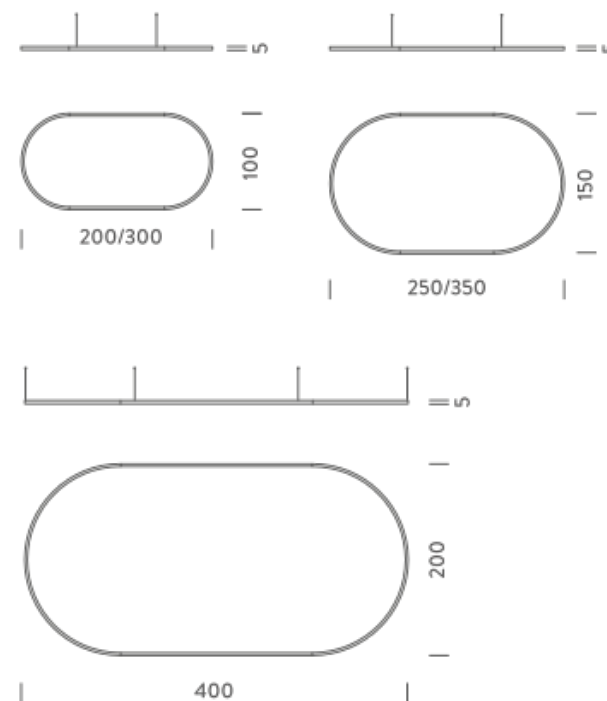

LAMPING

Source	Linear LED
Total power	193W
Emission	Diffused orientable
Switching	DALI
Tension	220V
Color temperature	4000K
Luminous flux	13152lm
Typ cri	90
Energy class	A+
Ip class	40
Dimensions	250x250x5cm
Materials	Aluminium
Notes	Driver 220/240V included, 4 electrical cables 5m, 4 adjustable metal cables length 3m, shipped into 4 pieces
Customization options	Shapes, sizes
Accessories	Canopy, for concrete ceiling Ceiling plate, for false ceiling

Codes

BZRO17B25G15NBO
BZRO17B25G15NNE
BZRO17B25G15NOR

Structure

white
black
gold

PACKAGE

Package 01 Dimension: 210x110x15 cm

Certificazioni

3,5X1,5M | DOWNLIGHT - 2700K