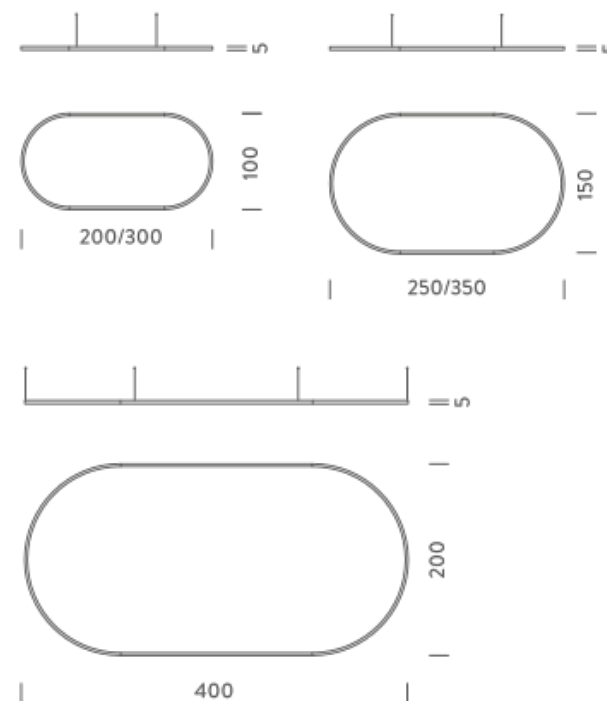

Codes

BZRO16C40G15NBO
BZRO16C40G15NNE
BZRO16C40G15NOR

Structure

white
black
gold

PACKAGE

Package 01 Dimension: 210x110x15 cm

Certificazioni

4X2M | UP - DOWNLIGHT - 4000K