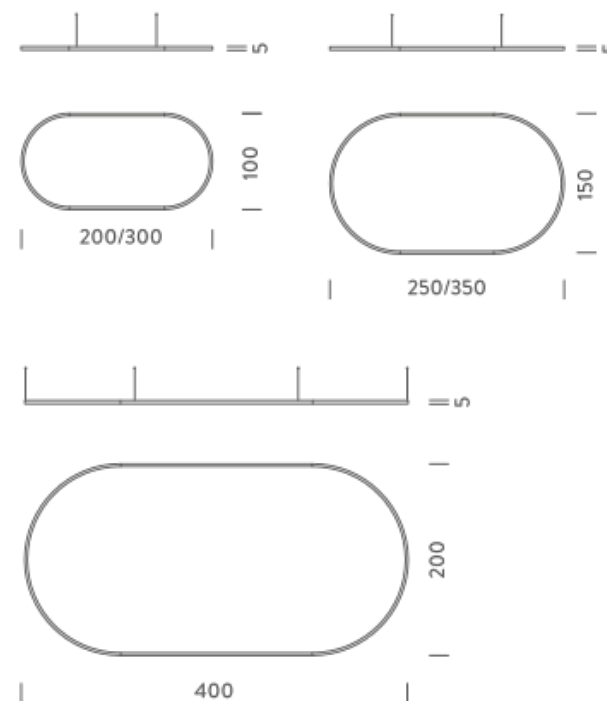

LAMPING

Source	Linear LED
Total power	148W
Emission	Diffused orientable
Switching	DALI
Tension	220V
Color temperature	2700K
Luminous flux	8563lm
Typ cri	90
Energy class	A+
Ip class	40
Dimensions	200x100x5cm
Materials	Aluminium
Notes	Driver 220/240V included, 2 electrical cables 5m, 4 adjustable metal cables length 3m, shipped assembled Shapes, sizes
Customization options	
Accessories	Canopy, for concrete ceiling Canopy box, 1 driver, 2 electrical cables Ceiling plate, for false ceiling

LAMPING

Source	Linear LED
Total power	74W
Emission	Diffused orientable
Switching	DALI
Tension	110/240V
Color temperature	4000K
Luminous flux	5037lm
Typ cri	90
Energy class	A+
Ip class	40
Dimensions	200x100x5cm
Materials	Aluminium
Notes	Driver 100/305V included, 1 electrical cables 5m, 4 adjustable metal cables length 3m, shipped assembled Shapes, sizes
Customization options	
Accessories	Canopy, for concrete ceiling Canopy box, 1 driver, 1 electrical cable Ceiling plate, for false ceiling

Codes

BZRO16A20G15NBO
BZRO16A20G15NNE
BZRO16A20G15NOR

Structure

white
black
gold

PACKAGE

Package 01 Dimension: 210x110x15 cm

Certificazioni

2X1M | UP - DOWNLIGHT - 4000K

LAMPING

Source	Linear LED
Total power	148W
Emission	Diffused orientable
Switching	DALI
Tension	220V
Color temperature	4000K
Luminous flux	10074lm
Typ cri	90
Energy class	A+
Ip class	40
Dimensions	200x100x5cm
Materials	Aluminium
Notes	Driver 220/240V included, 2 electrical cables 5m, 4 adjustable metal cables length 3m, shipped assembled
Customization options	Shapes, sizes
Accessories	Canopy, for concrete ceiling Canopy box, 1 driver, 2 electrical cables Ceiling plate, for false ceiling