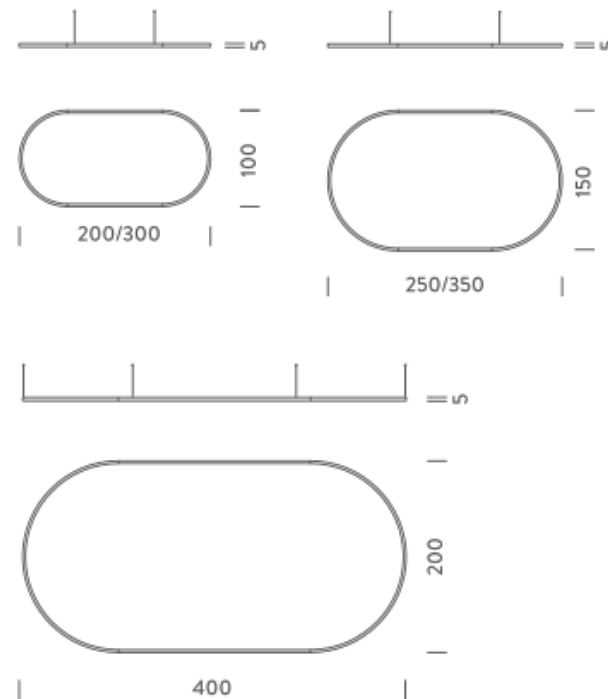

Remote driver included

2X1M | DOWNLIGHT - 2700K

LAMPING

Source	Linear LED
Total power	74W
Emission	Diffused orientable
Switching	DALI
Tension	110/240V
Color temperature	2700K
Luminous flux	4282lm
Typ cri	90
Energy class	A+
Ip class	40
Dimensions	200x100x5cm
Materials	Aluminium
Notes	Driver 100/305V included, 1 electrical cables 5m, 4 adjustable metal cables length 3m, shipped assembled
Customization options	Shapes, sizes
Accessories	Canopy, for concrete ceiling Canopy box, 1 driver, 1 electrical cable Ceiling plate, for false ceiling

LAMPING

Source	Linear LED
Total power	148W
Emission	Diffused orientable
Switching	DALI
Tension	220V
Color temperature	2700K
Luminous flux	8563lm
Typ cri	90
Energy class	A+
Ip class	40
Dimensions	200x100x5cm
Materials	Aluminium
Notes	Driver 220/240V included, 2 electrical cables 5m, 4 adjustable metal cables length 3m, shipped assembled Shapes, sizes
Customization options	
Accessories	Canopy, for concrete ceiling Canopy box, 1 driver, 2 electrical cables Ceiling plate, for false ceiling

LAMPING

Source	Linear LED
Total power	74W
Emission	Diffused orientable
Switching	DALI
Tension	110/240V
Color temperature	3000K
Luminous flux	4533lm
Typ cri	90
Energy class	A+
Ip class	40
Dimensions	200x100x5cm
Materials	Aluminium
Notes	Driver 100/305V included, 1 electrical cables 5m, 4 adjustable metal cables length 3m, shipped assembled
Customization options	Shapes, sizes
Accessories	Canopy, for concrete ceiling Canopy box, 1 driver, 1 electrical cable Ceiling plate, for false ceiling

Codes

BZRO16A30G15WBO
BZRO16A30G15WNE
BZRO16A30G15WOR

Structure

white
black
gold

PACKAGE

Package 01 Dimension: 310x100x15 cm

Certificazioni

3X1M | UP - DOWNLIGHT - 3000K