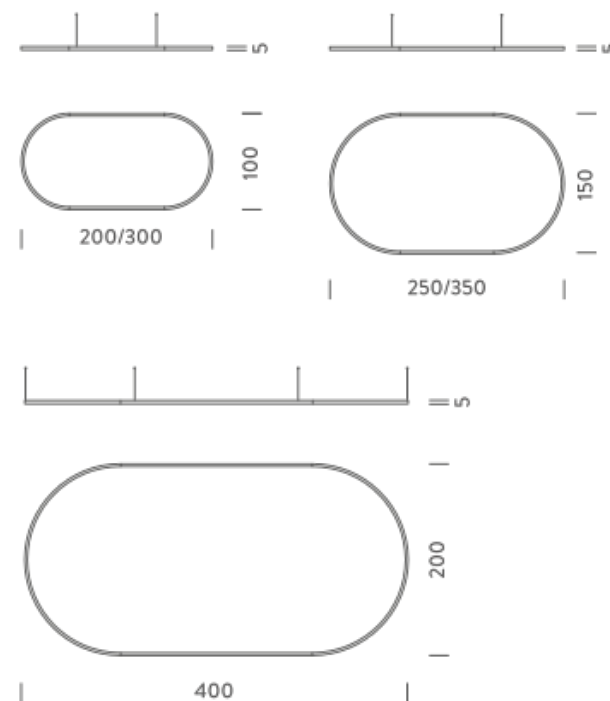

Codes

BZRO16C40G15DBO
BZRO16C40G15DNE
BZRO16C40G15DOR

Structure

white
black
gold

PACKAGE

Package 01 Dimension: 210x110x15 cm

Certificazioni

4X2M | UP - DOWNLIGHT - 2700K