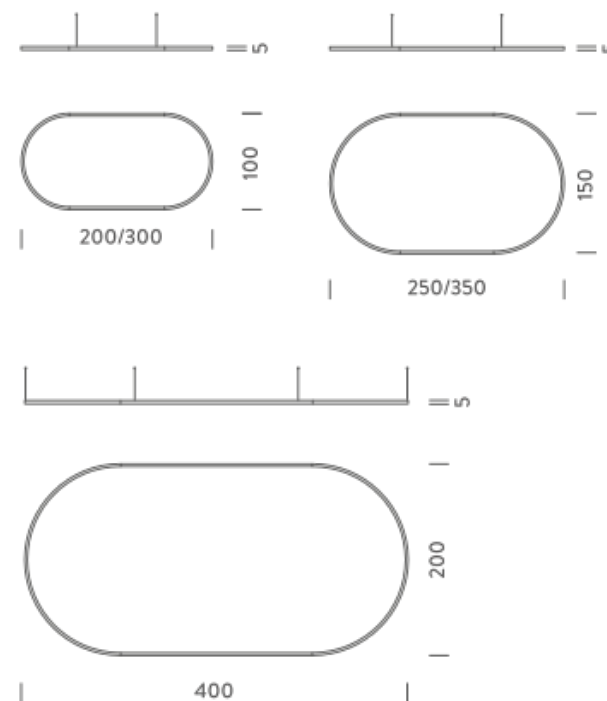

4X2M | UP - DOWNLIGHT - 3000K

LAMPING

Source	Linear LED
Total power	296W
Emission	Diffused orientable
Switching	DALI
Tension	220V
Color temperature	3000K
Luminous flux	18134lm
Typ cri	90
Energy class	A+
Ip class	40
Dimensions	400x200x5cm
Materials	Aluminium
Notes	Driver 220/240V included, 4 adjustable metal cables length 3m, shipped into 4 pieces
Customization options	Shapes, sizes
Accessories	Canopy, for concrete ceiling | Ceiling plate, for false ceiling

Codes

BZRO17C40G15WBO
BZRO17C40G15WNE
BZRO17C40G15WOR

Structure

white
black
gold

PACKAGE

Package 01   Dimension: 210x110x15 cm

Certificazioni