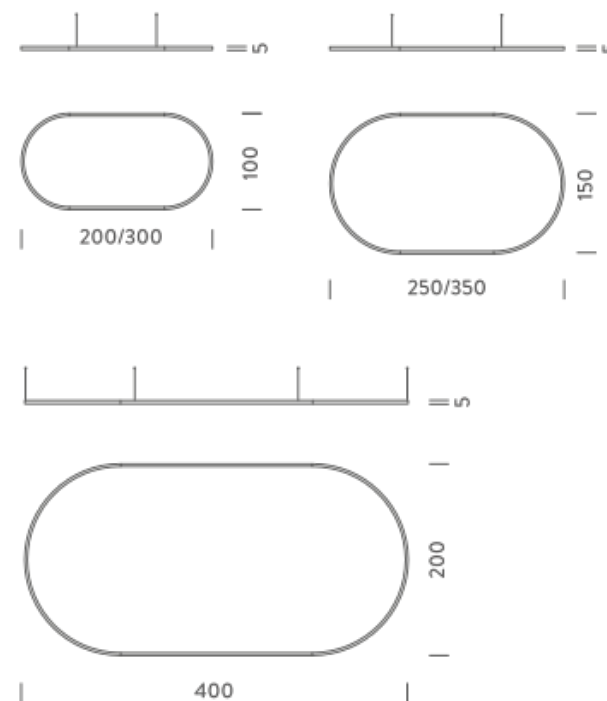

Remote driver included

2X1M | DOWNLIGHT - 2700K

LAMPING

Source	Linear LED
Total power	74W
Emission	Diffused orientable
Switching	DALI
Tension	110/240V
Color temperature	2700K
Luminous flux	4282lm
Typ cri	90
Energy class	A+
Ip class	40
Dimensions	200x100x5cm
Materials	Aluminium
Notes	Driver 100/305V included, 1 electrical cables 5m, 4 adjustable metal cables length 3m, shipped assembled
Customization options	Shapes, sizes
Accessories	Canopy, for concrete ceiling Canopy box, 1 driver, 1 electrical cable Ceiling plate, for false ceiling

LAMPING

Source	Linear LED
Total power	148W
Emission	Diffused orientable
Switching	DALI
Tension	220V
Color temperature	2700K
Luminous flux	8563lm
Typ cri	90
Energy class	A+
Ip class	40
Dimensions	200x100x5cm
Materials	Aluminium
Notes	Driver 220/240V included, 2 electrical cables 5m, 4 adjustable metal cables length 3m, shipped assembled Shapes, sizes
Customization options	
Accessories	Canopy, for concrete ceiling Canopy box, 1 driver, 2 electrical cables Ceiling plate, for false ceiling

LAMPING

Source	Linear LED
Total power	74W
Emission	Diffused orientable
Switching	DALI
Tension	110/240V
Color temperature	3000K
Luminous flux	4533lm
Typ cri	90
Energy class	A+
Ip class	40
Dimensions	200x100x5cm
Materials	Aluminium
Notes	Driver 100/305V included, 1 electrical cables 5m, 4 adjustable metal cables length 3m, shipped assembled
Customization options	Shapes, sizes
Accessories	Canopy, for concrete ceiling Canopy box, 1 driver, 1 electrical cable Ceiling plate, for false ceiling

Codes

BZRO16A30G15NBO
BZRO16A30G15NNE
BZRO16A30G15NOR

Structure

white
black
gold

PACKAGE

Package 01 Dimension: 310x100x15 cm

Certificazioni

3X1M | UP - DOWNLIGHT - 4000K