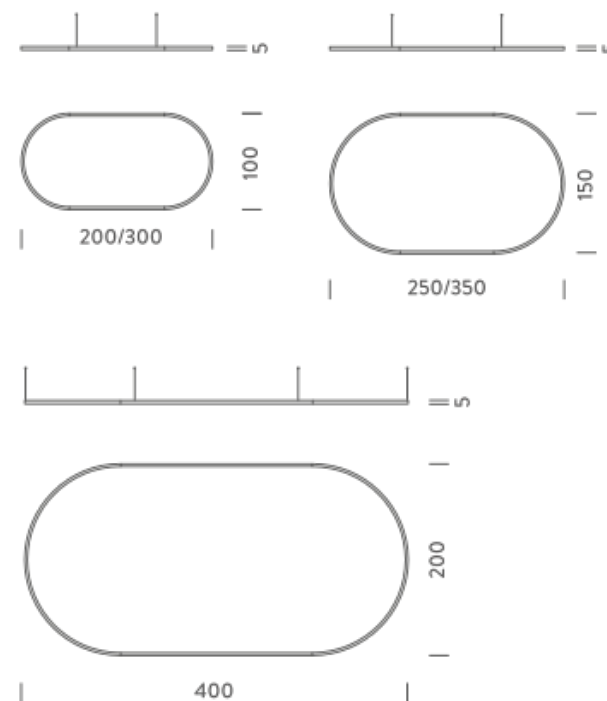

Codes

BZRO16A20G15DBO
BZRO16A20G15DNE
BZRO16A20G15DOR

Structure

white
black
gold

PACKAGE

Package 01 Dimension: 210x110x15 cm

Certificazioni

2X1M | UP - DOWNLIGHT -2700K

LAMPING

Source	Linear LED
Total power	148W
Emission	Diffused orientable
Switching	DALI
Tension	220V
Color temperature	2700K
Luminous flux	8563lm
Typ cri	90
Energy class	A+
Ip class	40
Dimensions	200x100x5cm
Materials	Aluminium
Notes	Driver 220/240V included, 2 electrical cables 5m, 4 adjustable metal cables length 3m, shipped assembled Shapes, sizes
Customization options	
Accessories	Canopy, for concrete ceiling Canopy box, 1 driver, 2 electrical cables Ceiling plate, for false ceiling

Codes

BZRO17A20G15DBO
BZRO17A20G15DNE
BZRO17A20G15DOR

Structure

white
black
gold

PACKAGE

Package 01 Dimension: 210x110x15 cm

Certificazioni

2X1M | DOWNLIGHT - 3000K

LAMPING

Source	Linear LED
Total power	74W
Emission	Diffused orientable
Switching	DALI
Tension	110/240V
Color temperature	3000K
Luminous flux	4533lm
Typ cri	90
Energy class	A+
Ip class	40
Dimensions	200x100x5cm
Materials	Aluminium
Notes	Driver 100/305V included, 1 electrical cables 5m, 4 adjustable metal cables length 3m, shipped assembled
Customization options	Shapes, sizes
Accessories	Canopy, for concrete ceiling Canopy box, 1 driver, 1 electrical cable Ceiling plate, for false ceiling