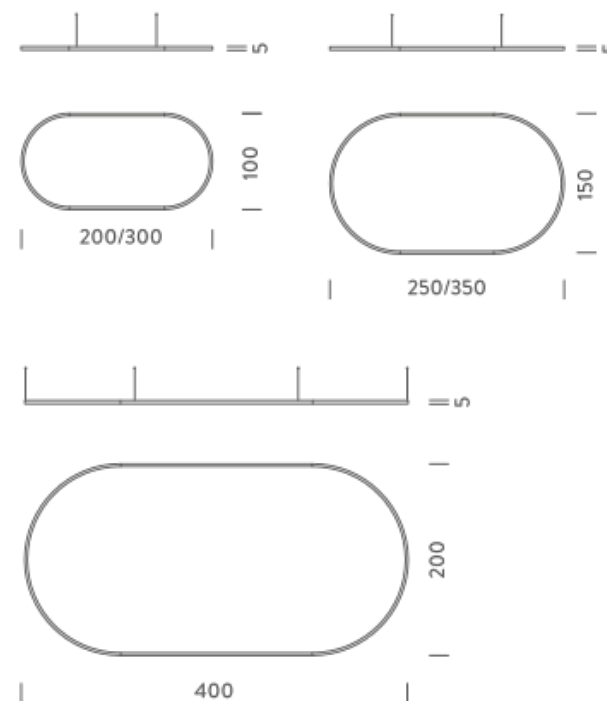

Remote driver included

2X1M | DOWNLIGHT - 2700K

LAMPING

Source	Linear LED
Total power	74W
Emission	Diffused orientable
Switching	DALI
Tension	110/240V
Color temperature	2700K
Luminous flux	4282lm
Typ cri	90
Energy class	A+
Ip class	40
Dimensions	200x100x5cm
Materials	Aluminium
Notes	Driver 100/305V included, 1 electrical cables 5m, 4 adjustable metal cables length 3m, shipped assembled
Customization options	Shapes, sizes
Accessories	Canopy, for concrete ceiling Canopy box, 1 driver, 1 electrical cable Ceiling plate, for false ceiling

LAMPING

Source	Linear LED
Total power	148W
Emission	Diffused orientable
Switching	DALI
Tension	220V
Color temperature	2700K
Luminous flux	8563lm
Typ cri	90
Energy class	A+
Ip class	40
Dimensions	200x100x5cm
Materials	Aluminium
Notes	Driver 220/240V included, 2 electrical cables 5m, 4 adjustable metal cables length 3m, shipped assembled Shapes, sizes
Customization options	
Accessories	Canopy, for concrete ceiling Canopy box, 1 driver, 2 electrical cables Ceiling plate, for false ceiling

LAMPING

Source	Linear LED
Total power	74W
Emission	Diffused orientable
Switching	DALI
Tension	110/240V
Color temperature	3000K
Luminous flux	4533lm
Typ cri	90
Energy class	A+
Ip class	40
Dimensions	200x100x5cm
Materials	Aluminium
Notes	Driver 100/305V included, 1 electrical cables 5m, 4 adjustable metal cables length 3m, shipped assembled
Customization options	Shapes, sizes
Accessories	Canopy, for concrete ceiling Canopy box, 1 driver, 1 electrical cable Ceiling plate, for false ceiling

Codes

BZRO16B25G15DBO
BZRO16B25G15DNE
BZRO16B25G15DOR

Structure

white
black
gold

PACKAGE

Package 01 Dimension: 160x160x15 cm

Certificazioni

2,5X1,5M | UP - DOWNLIGHT - 2700K