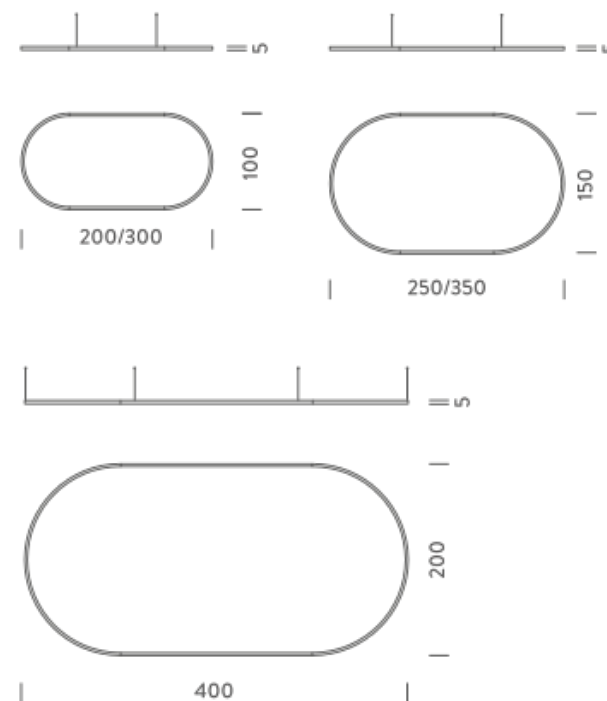

LAMPING

Source	Linear LED
Total power	97W
Emission	Diffused orientable
Switching	DALI
Tension	220V
Color temperature	4000K
Luminous flux	6576lm
Typ cri	90
Energy class	A+
Ip class	40
Dimensions	250x250x5cm
Materials	Aluminium
Notes	Driver 220/240V included, 1 electrical cable 5m, 4 adjustable metal cables length 3m, shipped into 4 pieces
Customization options	Shapes, sizes
Accessories	Canopy, for concrete ceiling Canopy box, 1 driver, 1 electrical cable Ceiling plate, for false ceiling

Codes

BZRO16B25G15NBO
BZRO16B25G15NNE
BZRO16B25G15NOR

Structure

white
black
gold

PACKAGE

Package 01 Dimension: 160x160x15 cm

Certificazioni

2,5X1,5M | UP - DOWNLIGHT - 4000K

LAMPING

Source	Linear LED
Total power	193W
Emission	Diffused orientable
Switching	DALI
Tension	220V
Color temperature	4000K
Luminous flux	13152lm
Typ cri	90
Energy class	A+
Ip class	40
Dimensions	250x250x5cm
Materials	Aluminium
Notes	Driver 220/240V included, 4 electrical cables 5m, 4 adjustable metal cables length 3m, shipped into 4 pieces
Customization options	Shapes, sizes
Accessories	Canopy, for concrete ceiling Ceiling plate, for false ceiling