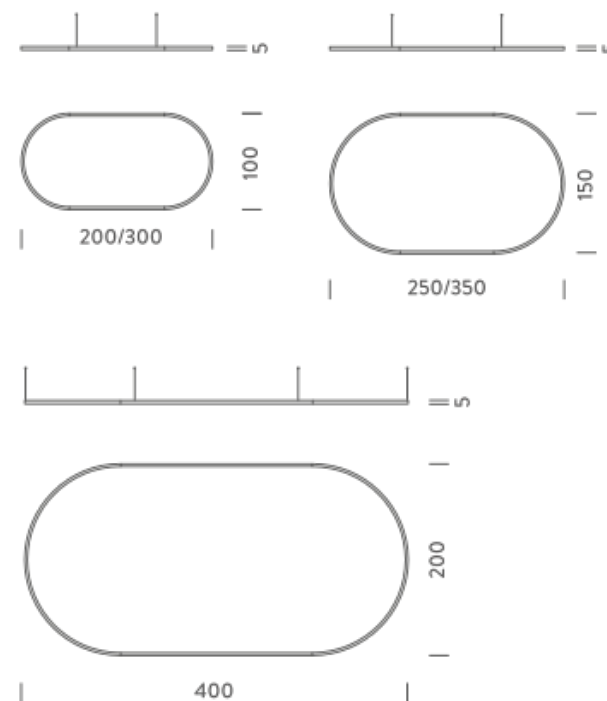

Remote driver included

2X1M | DOWNLIGHT - 2700K

LAMPING

Source	Linear LED
Total power	74W
Emission	Diffused orientable
Switching	DALI
Tension	110/240V
Color temperature	2700K
Luminous flux	4282lm
Typ cri	90
Energy class	A+
Ip class	40
Dimensions	200x100x5cm
Materials	Aluminium
Notes	Driver 100/305V included, 1 electrical cables 5m, 4 adjustable metal cables length 3m, shipped assembled
Customization options	Shapes, sizes
Accessories	Canopy, for concrete ceiling Canopy box, 1 driver, 1 electrical cable Ceiling plate, for false ceiling

LAMPING

Source	Linear LED
Total power	148W
Emission	Diffused orientable
Switching	DALI
Tension	220V
Color temperature	2700K
Luminous flux	8563lm
Typ cri	90
Energy class	A+
Ip class	40
Dimensions	200x100x5cm
Materials	Aluminium
Notes	Driver 220/240V included, 2 electrical cables 5m, 4 adjustable metal cables length 3m, shipped assembled Shapes, sizes
Customization options	
Accessories	Canopy, for concrete ceiling Canopy box, 1 driver, 2 electrical cables Ceiling plate, for false ceiling

LAMPING

Source	Linear LED
Total power	74W
Emission	Diffused orientable
Switching	DALI
Tension	110/240V
Color temperature	3000K
Luminous flux	4533lm
Typ cri	90
Energy class	A+
Ip class	40
Dimensions	200x100x5cm
Materials	Aluminium
Notes	Driver 100/305V included, 1 electrical cables 5m, 4 adjustable metal cables length 3m, shipped assembled
Customization options	Shapes, sizes
Accessories	Canopy, for concrete ceiling Canopy box, 1 driver, 1 electrical cable Ceiling plate, for false ceiling

Codes

BZRO17A30G15WBO
BZRO17A30G15WNE
BZRO17A30G15WOR

Structure

white
black
gold

PACKAGE

Package 01 Dimension: 310x100x15 cm

Certificazioni

3X1M | DOWNLIGHT - 4000K