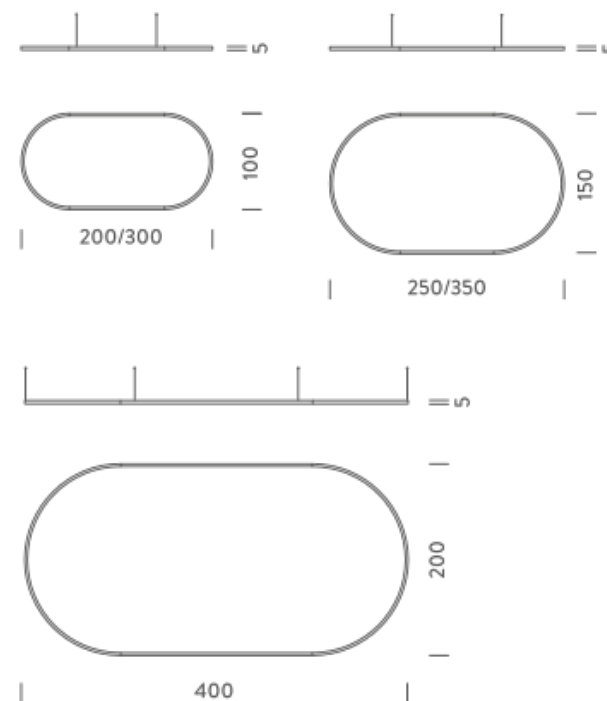

LAMPING

Source	Linear LED
Total power	148W
Emission	Diffused orientable
Switching	DALI
Tension	220V
Color temperature	2700K
Luminous flux	8563lm
Typ cri	90
Energy class	A+
Ip class	40
Dimensions	200x100x5cm
Materials	Aluminium
Notes	Driver 220/240V included, 2 electrical cables 5m, 4 adjustable metal cables length 3m, shipped assembled Shapes, sizes
Customization options	
Accessories	Canopy, for concrete ceiling Canopy box, 1 driver, 2 electrical cables Ceiling plate, for false ceiling

LAMPING

Source	Linear LED
Total power	193W
Emission	Diffused orientable
Switching	DALI
Tension	220V
Color temperature	3000K
Luminous flux	11836lm
Typ cri	90
Energy class	A+
Ip class	40
Dimensions	250x250x5cm
Materials	Aluminium
Notes	Driver 220/240V included, 4 electrical cables 5m, 4 adjustable metal cables length 3m, shipped into 4 pieces
Customization options	Shapes, sizes
Accessories	Canopy, for concrete ceiling Ceiling plate, for false ceiling

Codes

BZRO17B25G15WBO
BZRO17B25G15WNE
BZRO17B25G15WOR

Structure

white
black
gold

PACKAGE

Package 01 Dimension: 160x160x15 cm

Certificazioni

2,5X1,5M | DOWNLIGHT - 4000K