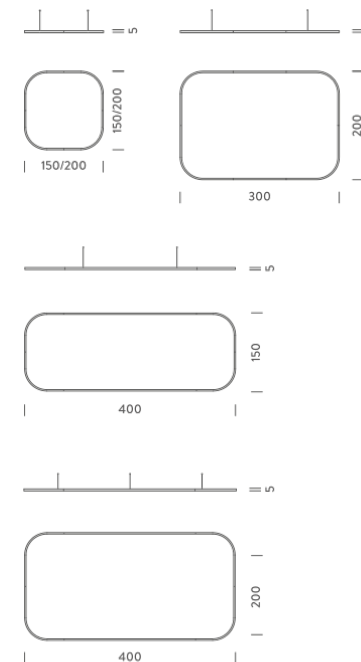

2X2M | UP - DOWNLIGHT - 2700K

LAMPING

Source	Linear LED
Total power	211W
Emission	Diffused orientable
Switching	DALI
Tension	220V
Color temperature	2700K
Luminous flux	12195lm
Typ cri	90
Energy class	A+
Ip class	40
Dimensions	200x200x5cm
Materials	Aluminium
Notes	Driver 220/240V included, 2 electrical cables 5m, 4 adjustable metal cables length 3m, shipped into 2 arches
Customization options	Shapes, sizes
Accessories	Canopy, for concrete ceiling | Canopy box, 1 driver, 2 electrical cables | Ceiling plate, for false ceiling

Codes

BZRQ1716G15DBO
BZRQ1716G15DNE
BZRQ1716G15DOR

Structure

white
black
gold

PACKAGE

Package 01 Dimension: 210x110x15 cm

Certificazioni