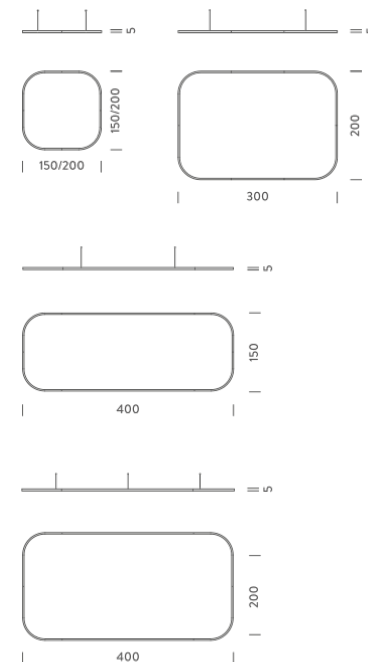

1,5X1,5M | DOWNLIGHT - 3000K

LAMPING

Source	Linear LED
Total power	77W
Emission	Diffused orientable
Switching	DALI
Tension	110/240V
Color temperature	3000K
Luminous flux	4692lm
Typ cri	90
Energy class	A+
Ip class	40
Dimensions	150x150x5cm
Materials	Aluminium
Notes	Driver 100/305V included, 1 electrical cable 5m, 4 adjustable metal cables length 3m, shipped assembled
Customization options	Shapes, sizes
Accessories	Canopy, for concrete ceiling | Canopy box, 1 driver, 1 electrical cable | Ceiling plate, for false ceiling

Codes

BZRQ1606G15WBO
BZRQ1606G15WNE
BZRQ1606G15WOR

Structure

white
black
gold

PACKAGE

Package 01 Dimension: 160x160x15 cm

Certificazioni