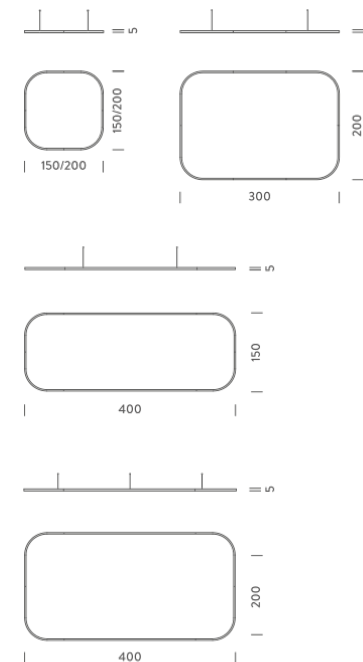

1,5X1,5M | UP - DOWNLIGHT - 4000K

LAMPING

Source	Linear LED
Total power	154W
Emission	Diffused orientable
Switching	DALI
Tension	220V
Color temperature	4000K
Luminous flux	10427lm
Typ cri	90
Energy class	A+
Ip class	40
Dimensions	150x150x5cm
Materials	Aluminium
Notes	Driver 220/240V included, 1 electrical cable 5m, 4 adjustable metal cables length 3m, shipped assembled
Customization options	Shapes, sizes
Accessories	Canopy, for concrete ceiling | Canopy box, 1 driver, 1 electrical cable | Ceiling plate, for false ceiling

Codes

BZRQ1712G15NBO
BZRQ1712G15NNE
BZRQ1712G15NOR

Structure

white
black
gold

PACKAGE

Package 01 Dimension: 210x110x15 cm

Certificazioni