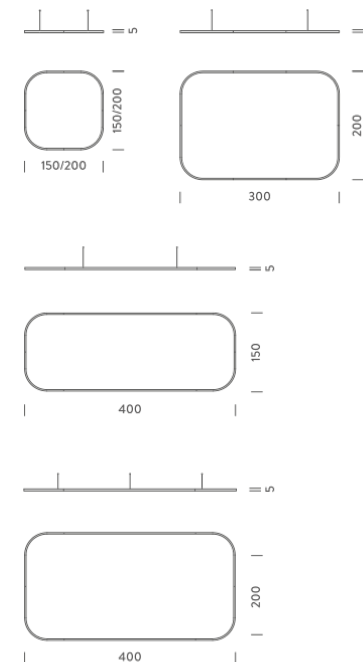

4X2M | DOWNLIGHT - 4000K

LAMPING

Source	Linear LED
Total power	163W
Emission	Diffused orientable
Switching	DALI
Tension	220V
Color temperature	4000K
Luminous flux	11094lm
Typ cri	90
Energy class	A+
Ip class	40
Dimensions	400x200x5cm
Materials	Aluminium
Ambient temperature range	0°C / 35°
Performance ambient temperature	25°
Notes	

Customization options

Accessories

Codes

BZRQ1612G15NBO

BZRQ1612G15NNE

BZRQ1612G15NOR

Structure

white

black

gold

PACKAGE

Package 01

Dimension: 310x110x15 cm

Certificazioni