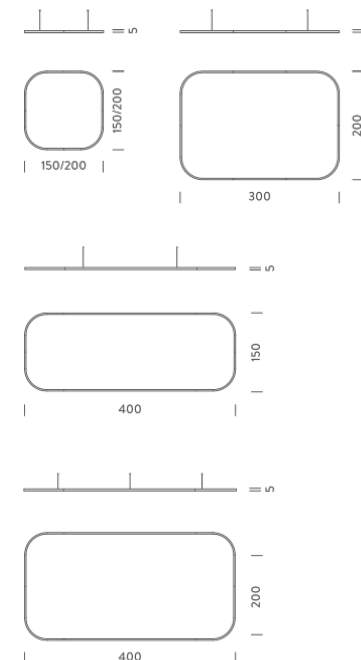

4X2M | UP - DOWNLIGHT - 2700K

LAMPING

Source	Linear LED
Total power	326W
Emission	Diffused orientable
Switching	DALI
Tension	220V
Color temperature	2700K
Luminous flux	18859lm
Typ cri	90
Energy class	A+
Ip class	40
Dimensions	400x200x5cm
Materials	Aluminium
Notes	Driver 220/240V included, 4 electrical cables 5m, 6 adjustable metal cables length 3m, shipped into 4 arches
Customization options	Shapes, sizes
Accessories	Canopy, for concrete ceiling | Ceiling plate, for false ceiling

Codes

BZRQ1724G15DBO
BZRQ1724G15DNE
BZRQ1724G15DOR

Structure

white
black
gold

PACKAGE

Package 01 Dimension: 310x110x15 cm

Certificazioni