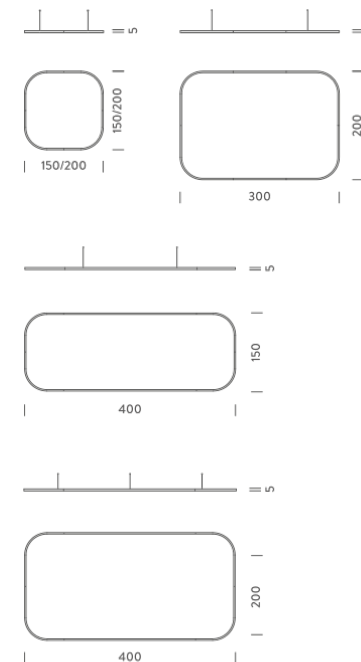

4X1,5M | UP - DOWNLIGHT - 4000K

LAMPING

Source	Linear LED
Total power	297W
Emission	Diffused orientable
Switching	DALI
Tension	220V
Color temperature	4000K
Luminous flux	20227lm
Typ cri	90
Energy class	A+
Ip class	40
Dimensions	400x150x5cm
Materials	Aluminium
Notes	Driver 220/240V included, 4 electrical cables 5m, 4 adjustable metal cables length 3m, shipped into 4 pieces
Customization options	Shapes, sizes
Accessories	Canopy, for concrete ceiling | Canopy box, 1 driver, 2 electrical cables | Ceiling plate, for false ceiling

Codes

BZRQ1728G15NBO
BZRQ1728G15NNE
BZRQ1728G15NOR

Structure

white
black
gold

PACKAGE

Package 01 Dimension: 310x110x15 cm

Certificazioni