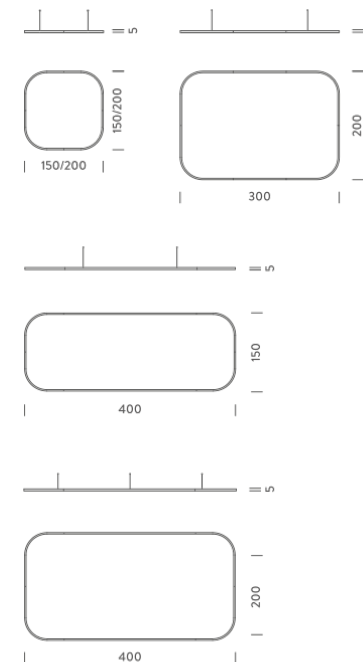

2X2M | DOWNLIGHT - 2700K

LAMPING

Source	Linear LED
Total power	105W
Emission	Diffused orientable
Switching	DALI
Tension	220V
Color temperature	2700K
Luminous flux	6098lm
Typ cri	90
Energy class	A+
Ip class	40
Dimensions	200x200x5cm
Materials	Aluminium
Notes	Driver 220/240V included, 1 electrical cable 5m, 4 adjustable metal cables length 3m, shipped into 2 arches
Customization options	Shapes, sizes
Accessories	Canopy, for concrete ceiling | Canopy box, 1 driver, 1 electrical cable | Ceiling plate, for false ceiling

Codes

BZRQ1608G15DBO
BZRQ1608G15DNE
BZRQ1608G15DOR

Structure

white
black
gold

PACKAGE

Package 01 Dimension: 210x110x15 cm

Certificazioni