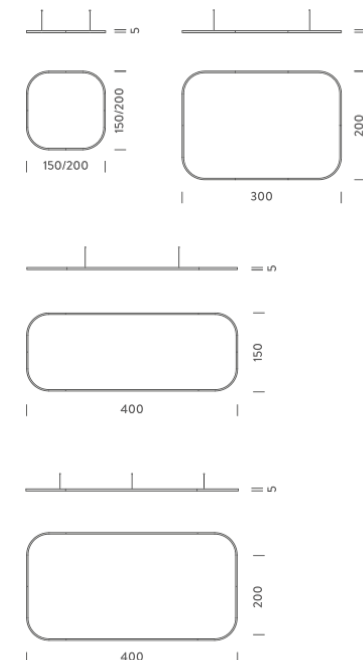

4X1,5M | DOWNLIGHT - 4000K

LAMPING

Source	Linear LED
Total power	149W
Emission	Diffused orientable
Switching	DALI
Tension	220V
Color temperature	4000K
Luminous flux	10114lm
Typ cri	90
Energy class	A+
Ip class	40
Dimensions	400x150x5cm
Materials	Aluminium
Notes	Driver 220/240V included, 4 electrical cables 5m, 4 adjustable metal cables length 3m, shipped into 4 pieces
Customization options	Shapes, sizes
Accessories	Canopy, for concrete ceiling | Ceiling plate, for false ceiling

Codes

BZRQ1614G15NBO
BZRQ1614G15NNE
BZRQ1614G15NOR

Structure

white
black
gold

PACKAGE

Package 01   Dimension: 310x110x15 cm

Certificazioni