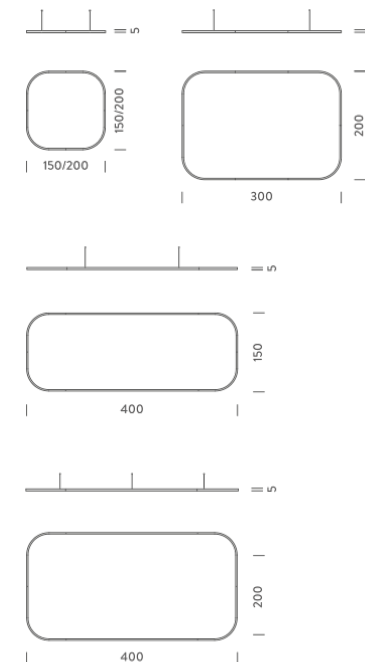

3X2M | UP - DOWNLIGHT - 4000K

LAMPING

Source	Linear LED
Total power	268W
Emission	Diffused orientable
Switching	DALI
Tension	220V
Color temperature	4000K
Luminous flux	18267lm
Typ cri	90
Energy class	A+
Ip class	40
Dimensions	300x200x5cm
Materials	Aluminium
Notes	Driver 220/240V included, 2 electrical cables 5m, 4 adjustable metal cables length 3m, shipped into 2 arches
Customization options	Shapes, sizes
Accessories	Canopy, for concrete ceiling | Ceiling plate, for false ceiling

Codes

BZRQ1720G15NBO
BZRQ1720G15NNE
BZRQ1720G15NOR

Structure

white
black
gold

PACKAGE

Package 01 Dimension: 310x110x15 cm

Certificazioni