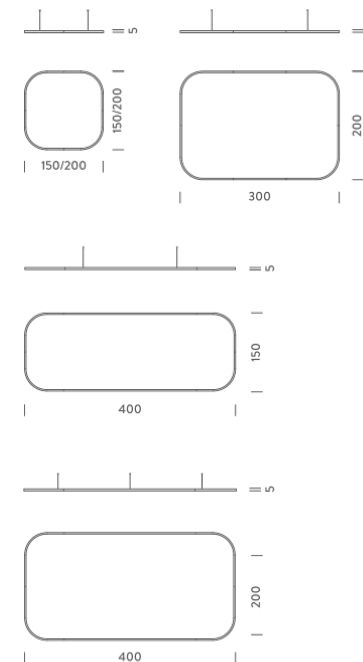

1,5X1,5M | DOWNLIGHT - 2700K

LAMPING

Source	Linear LED
Total power	77W
Emission	Diffused orientable
Switching	DALI
Tension	110/240V
Color temperature	2700K
Luminous flux	4432lm
Typ cri	90
Energy class	A+
Ip class	40
Dimensions	150x150x5cm
Materials	Aluminium
Notes	Driver 100/305V included, 1 electrical cable 5m, 4 adjustable metal cables length 3m, shipped assembled
Customization options	Shapes, sizes
Accessories	Canopy, for concrete ceiling | Canopy box, 1 driver, 1 electrical cable | Ceiling plate, for false ceiling

Codes

BZRQ1606G15DBO
BZRQ1606G15DNE
BZRQ1606G15DOR

Structure

white
black
gold

PACKAGE

Package 01 Dimension: 160x160x15 cm

Certificazioni