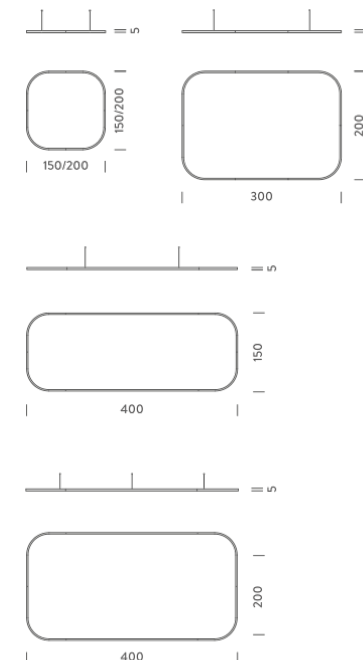

3X2M | UP - DOWNLIGHT - 2700K

LAMPING

Source	Linear LED
Total power	268W
Emission	Diffused orientable
Switching	DALI
Tension	220V
Color temperature	2700K
Luminous flux	15527lm
Typ cri	90
Energy class	A+
Ip class	40
Dimensions	300x200x5cm
Materials	Aluminium
Notes	Driver 220/240V included, 2 electrical cables 5m, 4 adjustable metal cables length 3m, shipped into 2 arches
Customization options	Shapes, sizes
Accessories	Canopy, for concrete ceiling | Canopy box, 1 driver, 1 electrical cable | Ceiling plate, for false ceiling

Codes

BZRQ1720G15DBO
BZRQ1720G15DNE
BZRQ1720G15DOR

Structure

white
black
gold

PACKAGE

Package 01   Dimension: 310x110x15 cm

Certificazioni