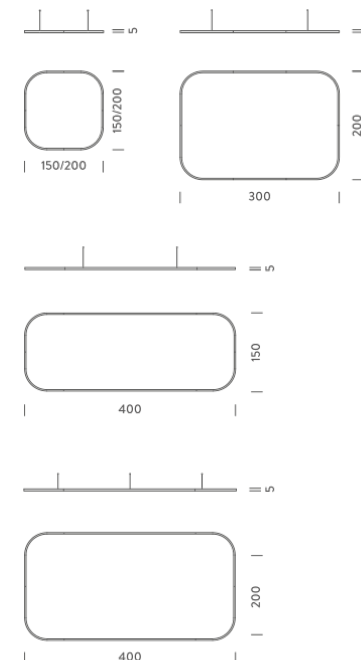

4X1,5M | DOWNLIGHT - 2700K

LAMPING

Source	Linear LED
Total power	149W
Emission	Diffused orientable
Switching	DALI
Tension	220V
Color temperature	2700K
Luminous flux	8597lm
Typ cri	90
Energy class	A+
Ip class	40
Dimensions	400x150x5cm
Materials	Aluminium
Notes	Driver 220/240V included, 4 electrical cables 5m, 4 adjustable metal cables length 3m, shipped into 4 pieces
Customization options	Shapes, sizes
Accessories	Canopy, for concrete ceiling | Ceiling plate, for false ceiling

Codes

BZRQ1614G15DBO
BZRQ1614G15DNE
BZRQ1614G15DOR

Structure

white
black
gold

PACKAGE

Package 01   Dimension: 310x110x15 cm

Certificazioni