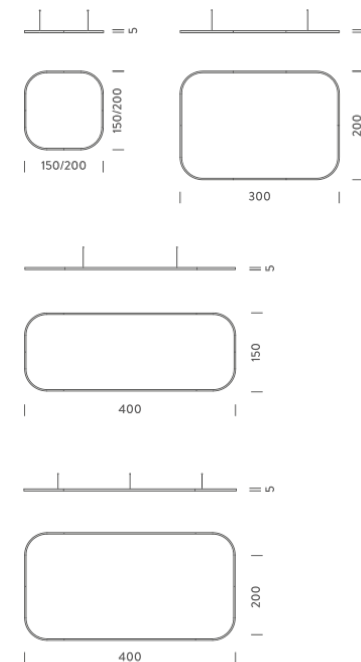

2X2M | DOWNLIGHT - 3000K

LAMPING

Source	Linear LED
Total power	105W
Emission	Diffused orientable
Switching	DALI
Tension	220V
Color temperature	3000K
Luminous flux	6456lm
Typ cri	90
Energy class	A+
Ip class	40
Dimensions	200x200x5cm
Materials	Aluminium
Notes	Driver 220/240V included, 1 electrical cable 5m, 4 adjustable metal cables length 3m, shipped into 2 arches
Customization options	Shapes, sizes
Accessories	Canopy, for concrete ceiling | Canopy box, 1 driver, 1 electrical cable | Ceiling plate, for false ceiling

Codes

BZRQ1608G15WBO
BZRQ1608G15WNE
BZRQ1608G15WOR

Structure

white
black
gold

PACKAGE

Package 01 Dimension: 210x110x15 cm

Certificazioni