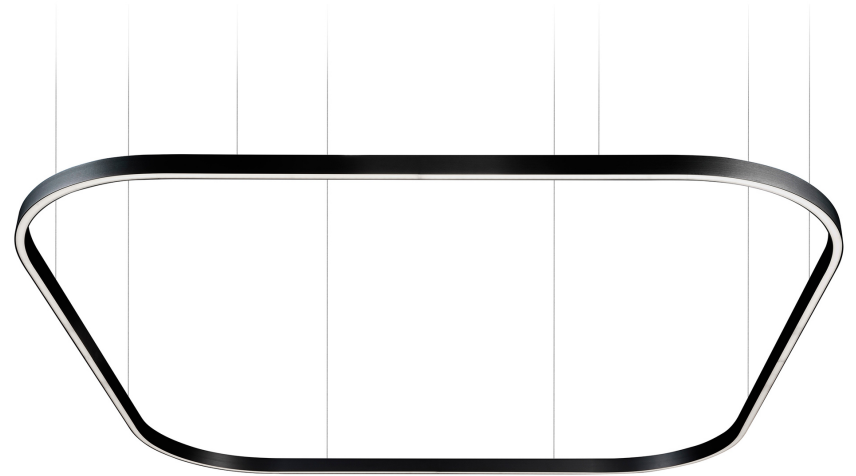

ZIRKOL – S

ZIRKOL -S is a family of polygonal suspension lamps suitable for general and decorative lighting.

Anodized aluminium body and opal screen for a homogeneous lighting.

Available as single direct light emission version or with double light emission with high flux and different colour temperatures.

Remote driver included