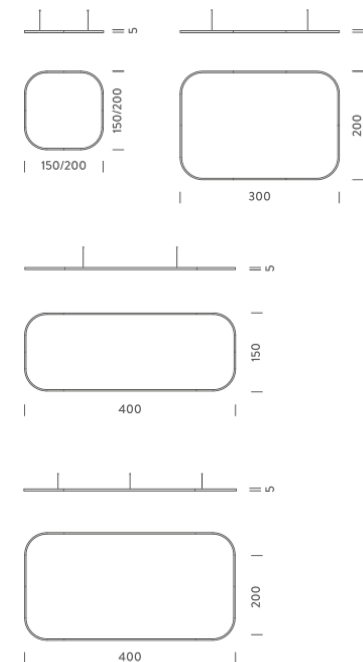

1,5X1,5M | DOWNLIGHT - 4000K

LAMPING

Source	Linear LED
Total power	77W
Emission	Diffused orientable
Switching	DALI
Tension	110/240V
Color temperature	4000K
Luminous flux	5214lm
Typ cri	90
Energy class	A+
Ip class	40
Dimensions	150x150x5cm
Materials	Aluminium
Notes	Driver 100/305V included, 1 electrical cable 5m, 4 adjustable metal cables length 3m, shipped assembled
Customization options	Shapes, sizes
Accessories	Canopy, for concrete ceiling | Canopy box, 1 driver, 1 electrical cable | Ceiling plate, for false ceiling

Codes

BZRQ1606G15NBO
BZRQ1606G15NNE
BZRQ1606G15NOR

Structure

white
black
gold

PACKAGE

Package 01 Dimension: 160x160x15 cm

Certificazioni