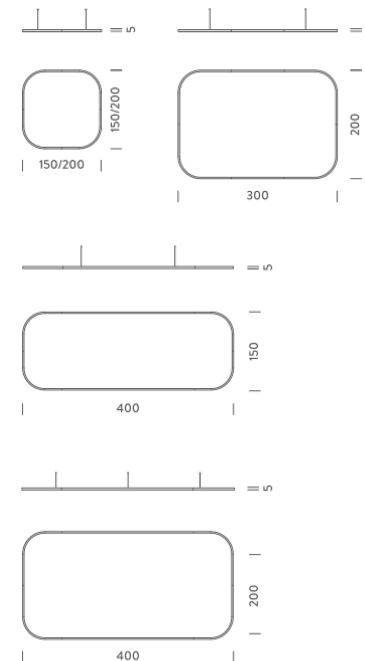

3X2M | UP - DOWNLIGHT - 3000K

LAMPING

Source	Linear LED
Total power	268W
Emission	Diffused orientable
Switching	DALI
Tension	220V
Color temperature	3000K
Luminous flux	16440lm
Typ cri	90
Energy class	A+
Ip class	40
Dimensions	300x200x5cm
Materials	Aluminium
Notes	Driver 220/240V included, 2 electrical cables 5m, 4 adjustable metal cables length 3m, shipped into 2 arches
Customization options	Shapes, sizes
Accessories	Canopy, for concrete ceiling | Canopy box, 1 driver, 1 electrical cable | Ceiling plate, for false ceiling

Codes

BZRQ1720G15WBO
BZRQ1720G15WNE
BZRQ1720G15WOR

Structure

white
black
gold

PACKAGE

Package 01 Dimension: 310x110x15 cm

Certificazioni