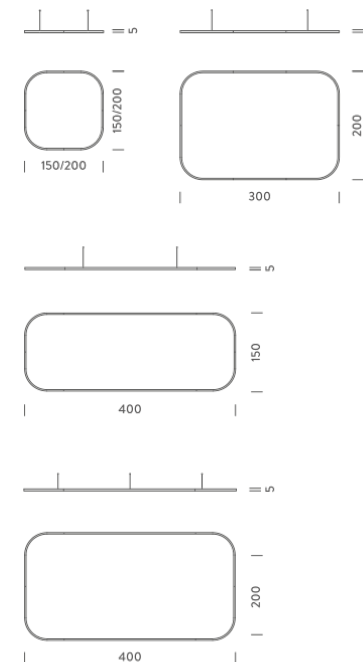

4X1,5M | UP - DOWNLIGHT - 2700K

LAMPING

Source	Linear LED
Total power	297W
Emission	Diffused orientable
Switching	DALI
Tension	220V
Color temperature	2700K
Luminous flux	17193lm
Typ cri	90
Energy class	A+
Ip class	40
Dimensions	400x150x5cm
Materials	Aluminium
Notes	Driver 220/240V included, 4 electrical cables 5m, 4 adjustable metal cables length 3m, shipped into 4 pieces
Customization options	Shapes, sizes
Accessories	Canopy, for concrete ceiling | Canopy box, 1 driver, 2 electrical cables | Ceiling plate, for false ceiling

Codes

BZRQ1728G15DBO
BZRQ1728G15DNE
BZRQ1728G15DOR

Structure

white
black
gold

PACKAGE

Package 01   Dimension: 310x110x15 cm

Certificazioni