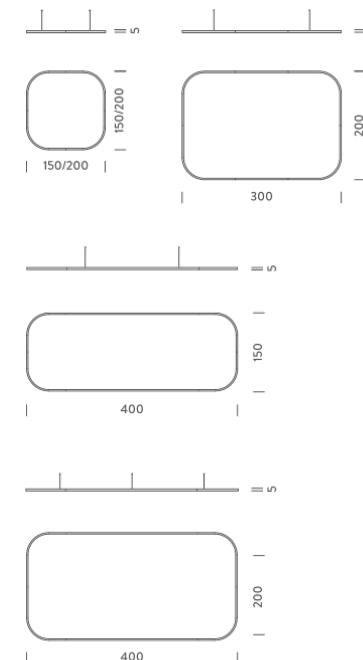

4X2M | DOWNLIGHT - 3000K

LAMPING

Source	Linear LED
Total power	163W
Emission	Diffused orientable
Switching	DALI
Tension	220V
Color temperature	3000K
Luminous flux	9984lm
Typ cri	90
Energy class	A+
Ip class	40
Dimensions	400x200x5cm
Materials	Aluminium
Notes	Driver 220/240V included, 4 electrical cables 5m, 6 adjustable metal cables length 3m, shipped into 4 arches
Customization options	Shapes, sizes
Accessories	Canopy, for concrete ceiling | Ceiling plate, for false ceiling

Codes

BZRQ1612G15WBO
BZRQ1612G15WNE
BZRQ1612G15WOR

Structure

white
black
gold

PACKAGE

Package 01 Dimension: 310x110x15 cm

Certificazioni