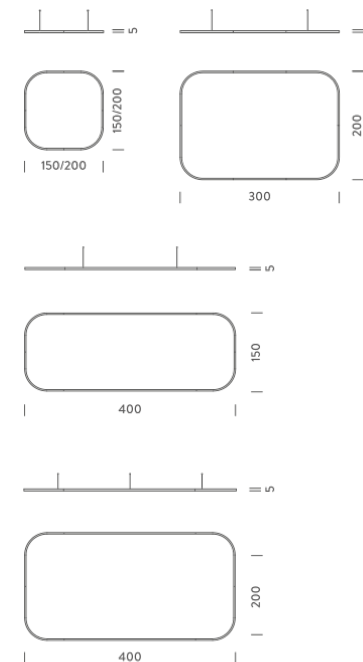

1,5X1,5M | UP - DOWNLIGHT - 2700K

LAMPING

Source	Linear LED
Total power	154W
Emission	Diffused orientable
Switching	DALI
Tension	220V
Color temperature	2700K
Luminous flux	8863lm
Typ cri	90
Energy class	A+
Ip class	40
Dimensions	150x150x5cm
Materials	Aluminium
Notes	Driver 220/240V included, 1 electrical cable 5m, 4 adjustable metal cables length 3m, shipped assembled
Customization options	Shapes, sizes
Accessories	Canopy, for concrete ceiling | Canopy box, 1 driver, 1 electrical cable | Ceiling plate, for false ceiling

Codes

BZRQ1712G15DBO
BZRQ1712G15DNE
BZRQ1712G15DOR

Structure

white
black
gold

PACKAGE

Package 01 Dimension: 160x160x15 cm

Certificazioni