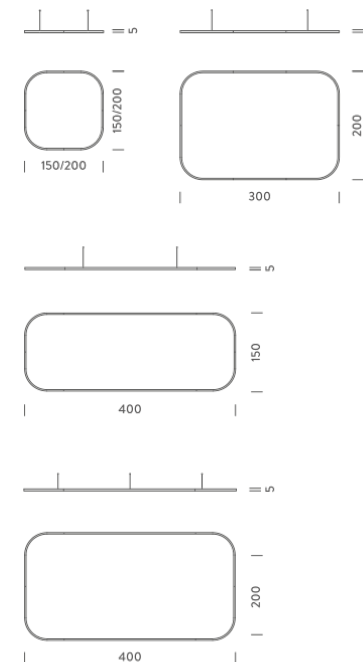

2X2M | UP - DOWNLIGHT - 4000K

LAMPING

Source	Linear LED
Total power	211W
Emission	Diffused orientable
Switching	DALI
Tension	220V
Color temperature	4000K
Luminous flux	14347lm
Typ cri	90
Energy class	A+
Ip class	40
Dimensions	200x200x5cm
Materials	Aluminium
Notes	Driver 220/240V included, 2 electrical cables 5m, 4 adjustable metal cables length 3m, shipped into 2 arches
Customization options	Shapes, sizes
Accessories	Canopy, for concrete ceiling | Canopy box, 1 driver, 2 electrical cables | Ceiling plate, for false ceiling

Codes

BZRQ1716G15NBO
BZRQ1716G15NNE
BZRQ1716G15NOR

Structure

white
black
gold

PACKAGE

Package 01 Dimension: 310x110x15 cm

Certificazioni