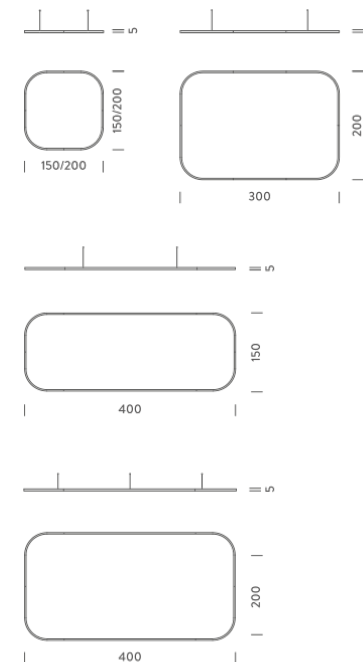

1,5X1,5M | UP - DOWNLIGHT - 3000K

LAMPING

Source	Linear LED
Total power	154W
Emission	Diffused orientable
Switching	DALI
Tension	220V
Color temperature	3000K
Luminous flux	9384lm
Typ cri	90
Energy class	A+
Ip class	40
Dimensions	150x150x5cm
Materials	Aluminium
Notes	Driver 220/240V included, 1 electrical cable 5m, 4 adjustable metal cables length 3m, shipped assembled
Customization options	Shapes, sizes
Accessories	Canopy, for concrete ceiling | Canopy box, 1 driver, 1 electrical cable | Ceiling plate, for false ceiling

Codes

BZRQ1712G15WBO
BZRQ1712G15WNE
BZRQ1712G15WOR

Structure

white
black
gold

PACKAGE

Package 01 Dimension: 160x160x15 cm

Certificazioni