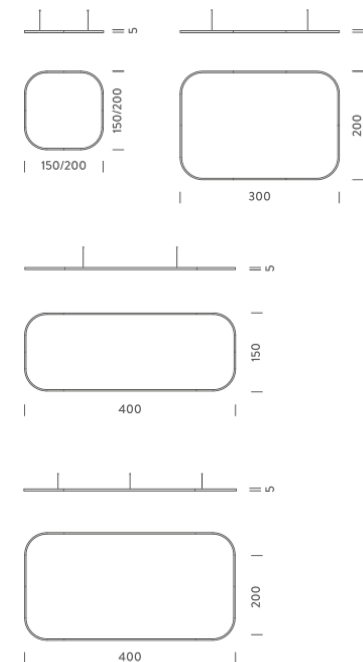

3X2M | DOWNLIGHT - 2700K

LAMPING

Source	Linear LED
Total power	134W
Emission	Diffused orientable
Switching	DALI
Tension	220V
Color temperature	2700K
Luminous flux	7764lm
Typ cri	90
Energy class	A+
Ip class	40
Dimensions	300x200x5cm
Materials	Aluminium
Notes	Driver 220/240V included, 2 electrical cables 5m, 4 adjustable metal cables length 3m, shipped into 2 arches
Customization options	Shapes, sizes
Accessories	Canopy, for concrete ceiling | Canopy box, 1 driver, 2 electrical cables | Ceiling plate, for false ceiling

Codes

BZRQ1610G15DBO
BZRQ1610G15DNE
BZRQ1610G15DOR

Structure

white
black
gold

PACKAGE

Package 01 Dimension: 310x110x15 cm

Certificazioni