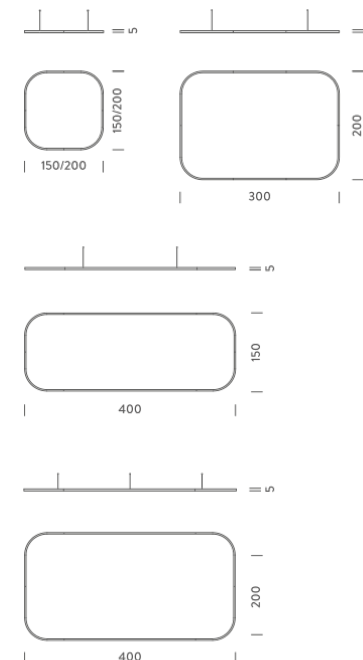

4X1,5M | DOWNLIGHT - 3000K

LAMPING

Source	Linear LED
Total power	149W
Emission	Diffused orientable
Switching	DALI
Tension	220V
Color temperature	3000K
Luminous flux	9102lm
Typ cri	90
Energy class	A+
Ip class	40
Dimensions	400x150x5cm
Materials	Aluminium
Notes	Driver 220/240V included, 4 electrical cables 5m, 4 adjustable metal cables length 3m, shipped into 4 pieces
Customization options	Shapes, sizes
Accessories	Canopy, for concrete ceiling | Ceiling plate, for false ceiling

Codes

BZRQ1614G15WBO
BZRQ1614G15WNE
BZRQ1614G15WOR

Structure

white
black
gold

PACKAGE

Package 01 Dimension: 310x110x15 cm

Certificazioni