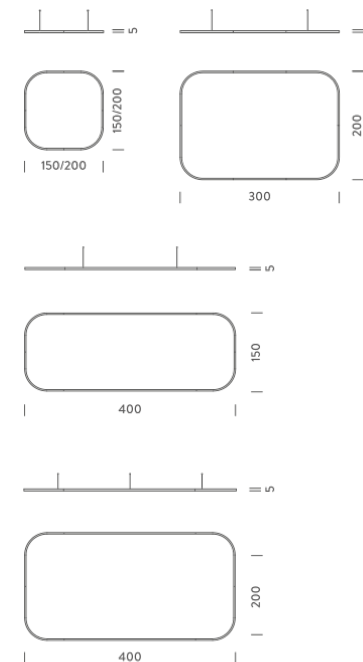

2X2M | UP - DOWNLIGHT - 3000K

LAMPING

Source	Linear LED
Total power	211W
Emission	Diffused orientable
Switching	DALI
Tension	220V
Color temperature	3000K
Luminous flux	12912lm
Typ cri	90
Energy class	A+
Ip class	40
Dimensions	200x200x5cm
Materials	Aluminium
Notes	Driver 220/240V included, 2 electrical cables 5m, 4 adjustable metal cables length 3m, shipped into 2 arches
Customization options	Shapes, sizes
Accessories	Canopy, for concrete ceiling | Canopy box, 1 driver, 2 electrical cables | Ceiling plate, for false ceiling

Codes

BZRQ1716G15WBO
BZRQ1716G15WNE
BZRQ1716G15WOR

Structure

white
black
gold

PACKAGE

Package 01   Dimension: 210x110x15 cm

Certificazioni